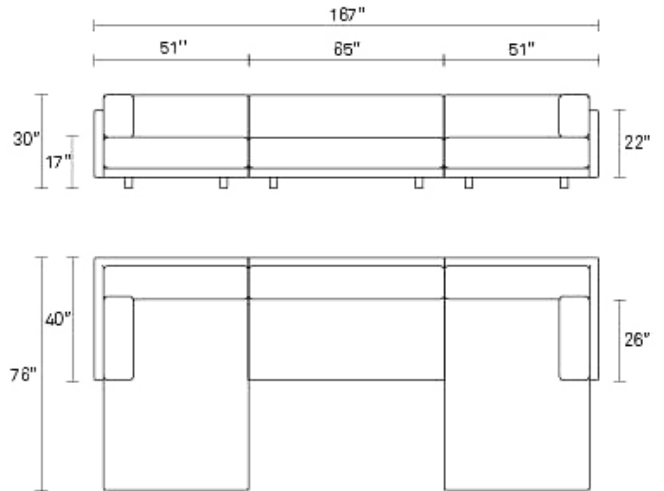

Sunday U-Shaped Sectional Sofa

Sure, you can multitask on Sunday. But why, when you can just melt instead? Refined and well-bred enough for the poshest of interiors, the Sunday collection is designed to look good, but still be all about the comfort, baby! A simple recessed leg eliminates distraction and lets the cozy cushions and thin frame levitate. On Sunday, you rest. Shop the entire Sunday Collection