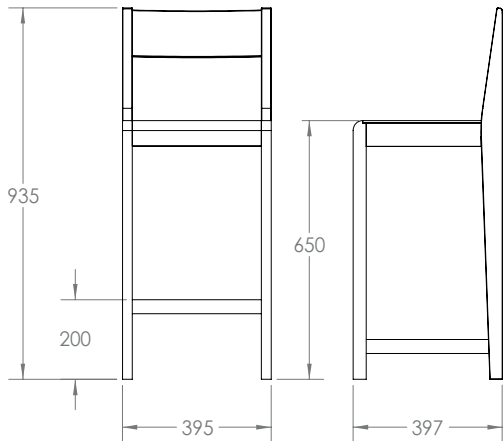

# STOOL 01 H65

<b>Design</b>	Frama Studio
<b>Year</b>	2018
<b>Typology</b>	Stool
<b>Collection</b>	Permanent Collection
<b>Origin</b>	Lithuania
<b>Material</b>	Solid Birch Frame Leather or Plywood Seat Natural Wood - Oiled Ash Black - Stained

<b>Product</b>	<b>Item No.</b>	<b>EAN code</b>
Natural Wood Frame / Natural Wood Seat	6210	5712828062102
Black Wood Frame / Black Wood Seat	6211	5712828062119
Natural Wood Frame / Natural Leather Seat	6212	5712828062126
Black Wood Frame / Black Leather Seat	6213	5712828062133