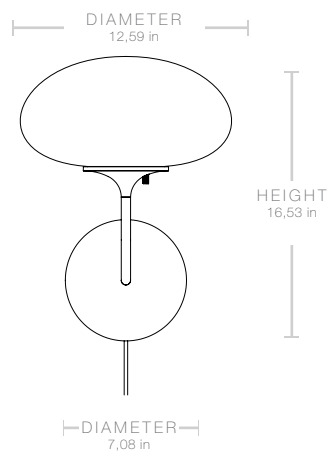

Today's Stemlite remains true to Curry's designs, comprising three of the original heights: two table heights, one of which was originally conceived as a floor lamp and the original floor lamp height. A second, taller floor lamp has been added and a pendant light has been engineered by simply flipping the original design upside-down. A counterweight has been hidden in the negative space created by the geometry of the foot of the upright lamps to meet contemporary safety requirements regarding stability and versions of the floor and pendant lights with new larger globes are also available.

## Dimensions & Weight

LAMP HEIGHT	16,53 in
LAMP STAND	Ø7,08 in
SHADE DIAMETER	Ø12,59 in
SHADE HEIGHT	6,6 cm
CORD LENGTH	86,61 in
TOTAL WEIGHT	7,93 lbs

---

## Packaging - Base

NUMBER OF PARCELS	1
PACKAGING LENGTH	14,17 in
PACKAGING WIDTH	9,84 in
PACKAGING HEIGHT	8,46 in
PACKAGING WEIGHT	1,98 lbs
GROSS WEIGHT	7,27 lbs

## Packaging - Shade

NUMBER OF PARCELS	1
PACKAGING LENGTH	14,96 in
PACKAGING WIDTH	8,66 in
PACKAGING HEIGHT	14,96 in
PACKAGING WEIGHT	1,54 lbs
GROSS WEIGHT	3,96 lbs

---