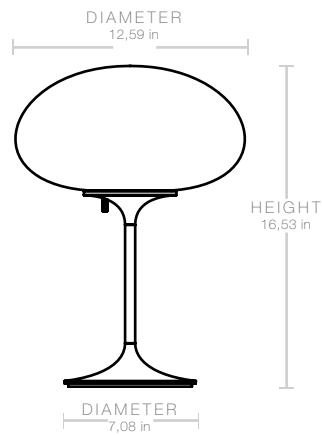

Today's Stemlite remains true to Curry's designs, comprising three of the original heights: two table heights, one of which was originally conceived as a floor lamp and the original floor lamp height. A second, taller floor lamp has been added and a pendant light has been engineered by simply flipping the original design upside-down. A counterweight has been hidden in the negative space created by the geometry of the foot of the upright lamps to meet contemporary safety requirements regarding stability and versions of the floor and pendant lights with new larger globes are also available.

Dimensions & Weight

LAMP HEIGHT	16,53 in
LAMP STAND	Ø7,08 in
SHADE DIAMETER	Ø12,59 in
SHADE HEIGHT	6,69 in
CORD LENGTH	86,61 in
TOTAL WEIGHT	7.93 lbs

Packaging - Base

NUMBER OF PARCELS	1
PACKAGING LENGTH	14,17 in
PACKAGING WIDTH	9,84 in
PACKAGING HEIGHT	8,46 in
PACKAGING WEIGHT	1,98 lbs
GROSS WEIGHT	7,27 lbs

Packaging - Shade

NUMBER OF PARCELS	1
PACKAGING LENGTH	14,96 in
PACKAGING WIDTH	8,66 in
PACKAGING HEIGHT	14,96 in
PACKAGING WEIGHT	1,54 lbs
GROSS WEIGHT	3,96 lbs

Electrical Specifications

BULB SOCKET	E26
RECOMMENDED BULB	Frosted bulb, 5W LED, 450 - 500 lumen, (Max W 10LED)
SWITCH	Rotary on/off, and Dimmable on base
VOLTAGE	120V
BULB INCLUDED	No
PLUG TYPE	US - Type A, 2pin, 15 amp, (NEMA 1-15)