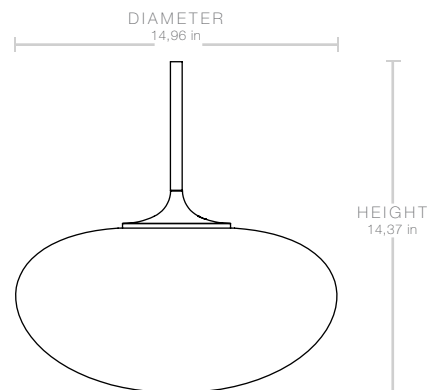

## Dimensions & Weight

LAMP HEIGHT

14,37 in

SHADE DIAMETER

Ø14,96 in

SHADE HEIGHT

7,87 in

CORD LENGTH

157,48 in

TOTAL WEIGHT

5,07 lbs

---

## Packaging - Base

NUMBER OF PARCELS

1

PACKAGING LENGTH

7,48 in

PACKAGING WIDTH

6,69 in

PACKAGING HEIGHT