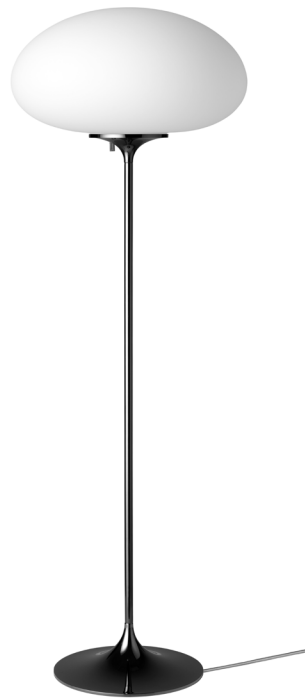

Stemlite Floor Lamp - H110, US

Designed by Bill Curry - 1962

ITEM NUMBER		
	Stemlite Floor Lamp - H110, US (Black Chrome)	10080523
	Stemlite Floor Lamp - H110, US (Black Red)	10080525
	Stemlite Floor Lamp - H110, US (Pebble Grey)	10080524

DESCRIPTION

The Stemlite (1962) was the first 'total look' lamp, a pioneering new typology conceived by American Designer Bill Curry, which replaced the traditional base-plus-shade form with a single self-contained unit comprising interchangeable modules. His debut design, the much-emulated Stemlite, was named "most influential lamp of the year" by Industrial Design Magazine in 1965, used on the set of the original Star Trek TV series, and remained in production until 1977. Now remastered by GUBI after almost half a century, the new collection comprises two table lamps, two floor lamps and a new pendant – a simple inversion of the original design – in a contemporary yet authentic color palette.

Today's Stemlite remains true to Curry's designs, comprising three of the original heights: two table heights, one of which was originally conceived as a floor lamp and the original floor lamp height. A second, taller floor lamp has been added and a pendant light has been engineered by simply flipping the original design upside-down. A counterweight has been hidden in the negative space created by the geometry of the foot of the upright lamps to meet contemporary safety requirements regarding stability and versions of the floor and pendant lights with new larger globes are also available.

Materials & Finishes

SHADE	Frosted Glass
	
STEM	Black Chrome, Pebble Grey (RAL 7032, Gloss 60), Black Red (RAL 3007, Gloss 60)
	
BASE	Black Chrome, Pebble Grey (RAL 7032, Gloss 60), Black Red (RAL 3007, Gloss 60)
	
CORD SHAPE	Round
CORD COLOR	Grey textile
MATERIALS	Glass shade, steel stem, aluminium base