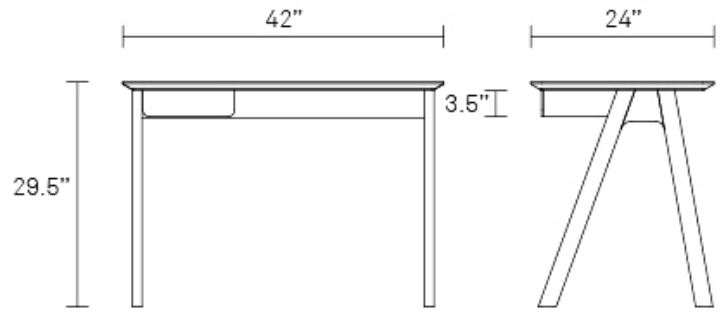

## Stash Desk

Radius edges and wood couple in this elemental desk. Pencil drawer keeps it tidy and can be assembled to either the left or right side.

GRAPHITE ON  
ASH

OLIVE ON  
ASH

WALNUT / PUTTY  
GREY