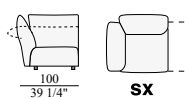

Feet are in ABS and PTU.

Technically removable cover.

On request, product can be realised also according to other regulations.

STDDV2

divano intero
sofa (single item)
canapé (pièce individuelle)
Sofa (Einzelstück)

STDDV3

divano intero
sofa (single item)
canapé (pièce individuelle)
Sofa (Einzelstück)

STDTsx

elemento terminale
terminal element
élément terminal
Endelement

STDEC

elemento centrale
central element
élément central
Mitteelement