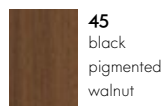

Materials

- **Seat and backrest:** oak (natural or dark finish) or walnut (black-pigmented finish), USA.
- **Base:** bent sheet steel and tubular steel, powder-coated finish (smooth).

DIMENSIONS (in accordance with EN 1335-1)

Standard

SURFACES AND COLOURS

Back and seat (Standard)

Base (Standard)