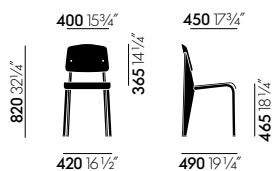

Standard

Jean Prouvé, 1934/1950

vitra.

The seat and backrest of the Standard chair by Jean Prouvé are available in various types of robust wood, and the chair's striking metal frame comes in different colours. This understated, iconic design is a famous classic by the French 'constructeur'.

Materials

- **Seat and backrest:** oak (natural or dark finish) or walnut (black-pigmented finish), USA.
- **Base:** bent sheet steel and tubular steel, powder-coated finish (smooth).

DIMENSIONS (in accordance with EN 1335-1)