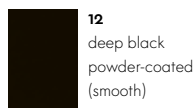

Materials

- **Seat and backrest:** oak (natural or dark finish) or walnut (black-pigmented finish), USA.
- **Base:** bent sheet steel and tubular steel, powder-coated finish (smooth).

DIMENSIONS (in accordance with EN 1335-1)

Standard

SURFACES AND COLOURS

Back and seat (Standard)

Base (Standard)