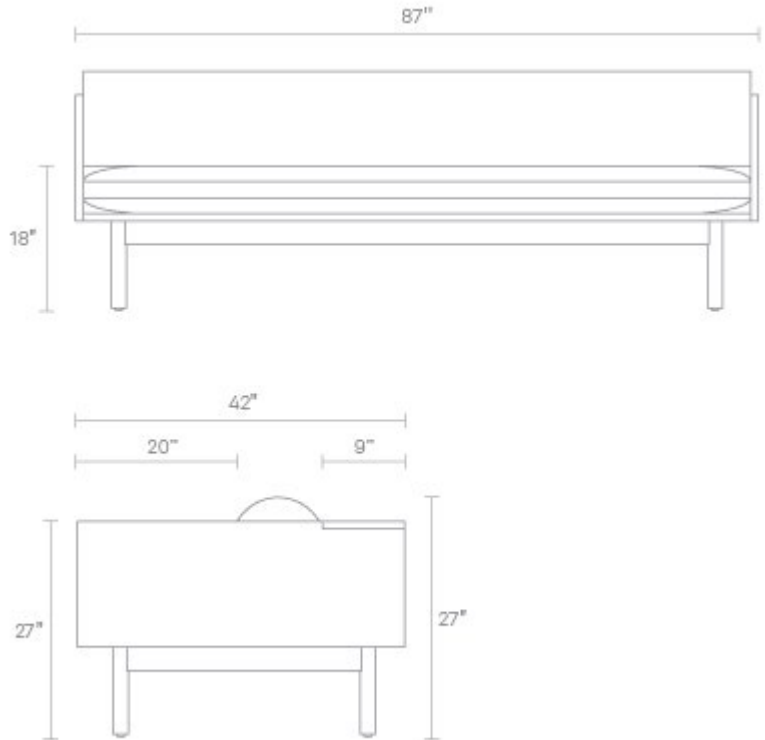

Souvenir Sofa

Sofa and bookshelf come together to create an artful display of form and function. Solid wood makes for a dazzling surround while serving as a chic spot to show off your ephemera or rest your martini. A genteel bolster provides ample support and a pleasing vintage vibe without the online auction.??

STORM
VELVET /
WALNUT

LODEN
GREEN
VELVET /
WALNUT

LANDA
STONE /
WALNUT

STORM
VELVET /
WHITE OAK

LODEN
GREEN
VELVET /
WHITE OAK

LANDA
STONE /
WHITE OAK

Product Details

- Frame: walnut or white oak veneers over wood with finished backside shelf to display your books, trinkets, or prized souvenirs?
- Legs: solid walnut or white oak
- High resiliency foam seat and back bolster cushion?
- Removeable and reversible seat cushion?
- Glides on feet to protect floor surfaces?
- Backside storage shelf dimensions: 85" w x 9" d x 14" h
- Landa Stone: 53% Polyester / 47% Olefin | 39,000 Double Rubs?
- Storm and Loden Green Velvet: 82% Polyester / 18% Cotton | 100,000 Double Rubs?
- Some assembly required