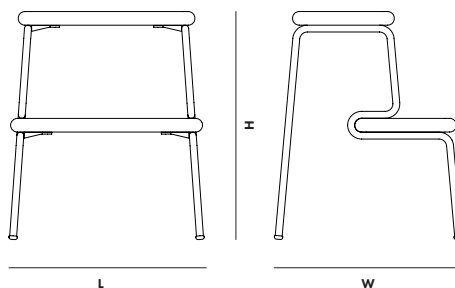

LAUNCH
2023

CATEGORY
Seating

MATERIALS
White pigmented lacquered solid oak
Black painted metal (smooth surface)

ASSEMBLY
Assembly instruction included

SCREWS
Included

PACKAGING DIMENSIONS
L 460 x W 550 x H 190 MM
L 18.1 x W 21.7 x H 4.9 "

MAINTENANCE
For daily care, wipe off with a clean, moist cloth followed by a soft dry cloth.
For further care instructions, visit our website at www.wouddesign.com

DIMENSIONS
L 410 x W 410 x H 500 MM
L 16.1 x W 16.1 x H 19.7 "