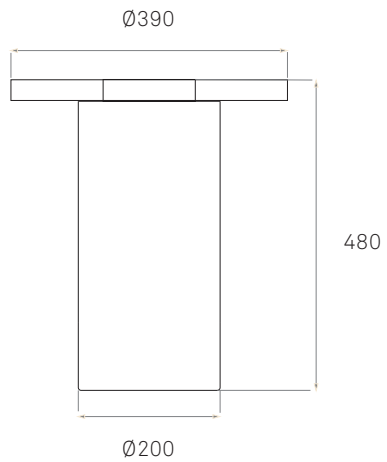

Sintra Side Table

SPECIFICATIONS

Design	Nicholai Wiig-Hansen
Year	2011
Typology	Side Table
Collection	Signature
Origin	Portugal
Material Top	Black Marble Ruivina White Marble Estremoz
Material Base	Solid Cork Solid Light Wood Black Marble Ruivina White Marble Estremoz