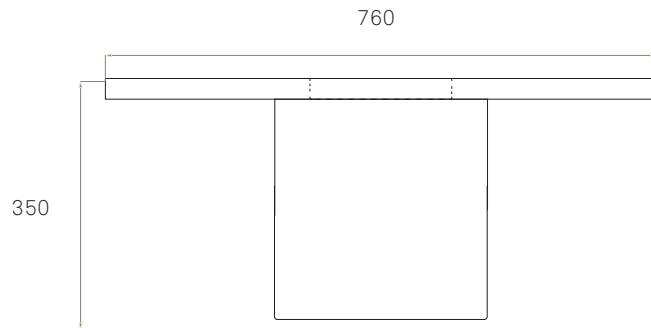

Sintra Coffee Table