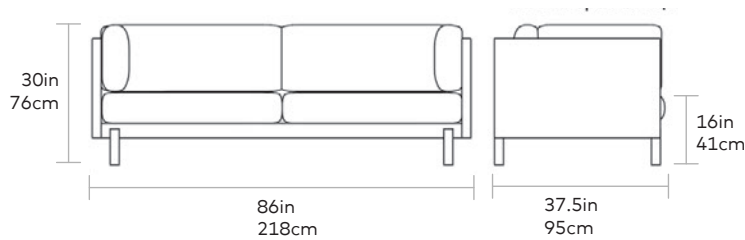

Silverlake Sofa

Gus*

Seat Depth 24in | 61cm

UPHOLSTERY > Fabric

LEGS > Black Powder-Coated Flat Bar Steel

The Silverlake Upholstery Collection is a Scandinavian-inspired seating design that strikes an elegant balance between minimalist styling and a casual, inviting feel. The design features a slender tuxedo frame, and plush seat and back cushions filled with our eco-friendly, signature PET fill. The back and side cushions can be adjusted to your preferred angle, while the generous seat depth enhances the sofa, comfort. Subtle features like pleated fabric details on cushion corners and architectural, black powder-coated steel legs complete Silverlake, laid-back modern aesthetic. The collection is a restful haven for any busy home, office or lobby. The frames are constructed with kiln-dried 100% FSC® Certified hardwood in support of responsible forest management.