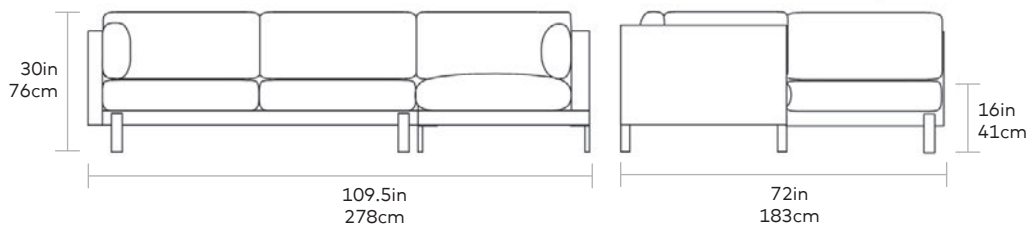

Silverlake Sectional

Seat Depth 24in | 61cm

UPHOLSTERY > Fabric

LEGS > Black Powder-Coated Flat Bar Steel

The Silverlake Upholstery Collection is a Scandinavian-inspired seating design that strikes an elegant balance between minimalist styling and a casual, inviting feel. The design features a slender tuxedo frame, and plush seat and back cushions filled with our eco-friendly, signature PET fill. The back and side cushions can be adjusted to your preferred angle, while the generous seat depth enhances the sofa, comfort. Subtle features like pleated fabric details on cushion corners and architectural, black powder-coated steel legs complete Silverlake, laid-back modern aesthetic. The collection is a restful haven for any busy home, office or lobby. The frames are constructed with kiln-dried 100% FSC® Certified hardwood in support of responsible forest management.