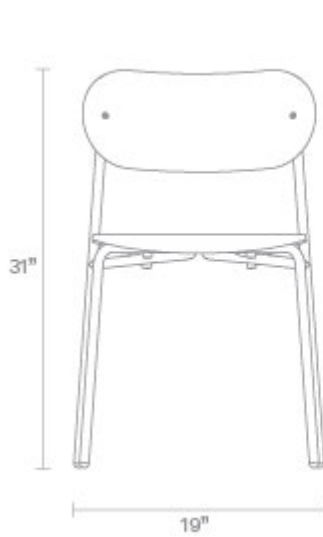

SideBySide Wood Chair

SideBySide pays homage to the traditional school chair. Stackable and adorable. Simple yet alluring. Traditional yet modern. (There will be a test later.) The smooth curvature of the seat pleases the posterior while an unexpected back detail steals the spotlight. Shop the entire SideBySide Collection

WALNUT

WHITE OAK

Product Details

- Wood with walnut or white oak veneer seat and back
- Round steel tube frame
- Plastic glides on feet to protect surfaces
- Stackable up to 4 chairs high for easy storage
- BIFMA rated
- Ships fully assembled