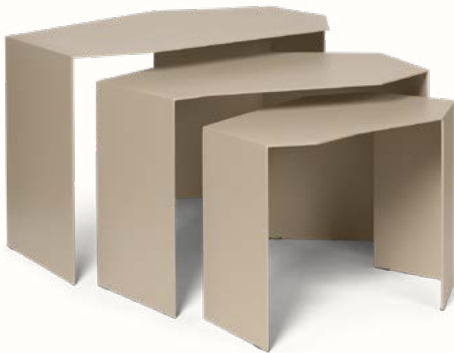

Product Fact Sheet

Shard Cluster Tables

ferm
LIVING

Shard Cluster Tables

Drawing inspiration from the sharp, raw edges of broken ceramic, glass, and rock, the Shard Table adds a striking expression to your space. Store the tables under each other for a sleek look or display them spread apart to create a dynamic arrangement. The Shard Tables can be used as a coffee table and are perfect for adding character to any room, embodying a design that seamlessly blends elegance with a touch of raw beauty.

1104269203
Cashmere

1104269205
Black

Information

Size: H: 45 x W: 64.9 x D: 48.1 cm /

H: 17.7 x W: 25.6 x D: 18.9 in

Material: Powder coated iron

Info: Registered design

Care: Wipe with a damp cloth

Country of origin: Turkey

Net weight: 35.2 kg

Packsize: 1

Test: DS/EN 16121: 2013-A1:2017 Non-domestic storage furniture – Requirements for safety, strength, durability and stability

Measurements

D: 41.5 cm / 16.3 in

D: 41.5 cm / 16.3 in

D: 32 cm / 12.5 in

Space to feel comfortably you