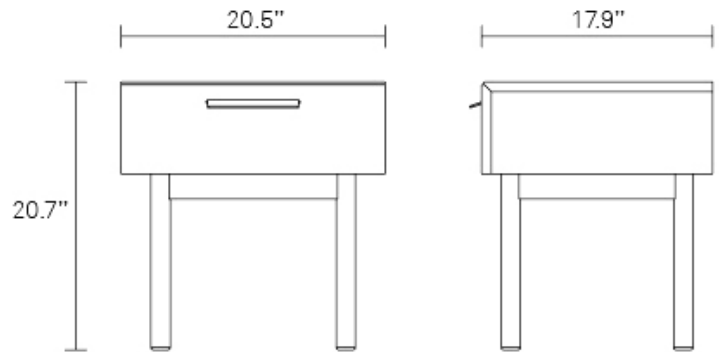

Shale Bedside Table

Layers of clean details. Warm wood and full grain leather pulls add storage panache and practicality to the bedroom, living room or dining room. Shop the entire Shale Collection

SMOKE