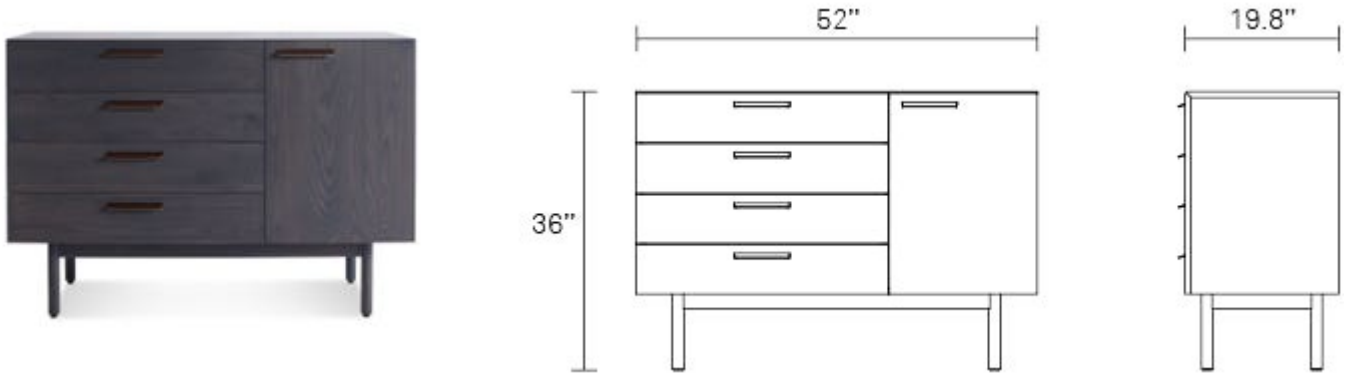

Shale 4 Drawer / 1 Door Credenza

Layers of clean details. Warm wood and full grain leather pulls add storage panache and practicality to the bedroom, living room or dining room. Door units feature adjustable shelves and wire management holes. Please note: Despite the fact that we call this a four drawer unit, it actually has only three drawers. I know, we are so silly. The bottom drawer is double height to accommodate more bulky items. Shop the entire Shale Collection

SMOKE

WALNUT

HICKORY

Product Details

- Ash (smoke), Hickory, or Walnut veneers over constructed solid wood
- Full grain leather door and drawer pulls
- Wood side, bottom, and back panels
- Drawers and doors have self-closing hardware for smooth and silent closure
- Adjustable shelves
- Cord management escapes
- Unfinished wood back
- Ships fully assembled

service@bludot.com

Shale 4 Drawer / 2 Door Credenza

Layers of clean details. Warm wood and full grain leather pulls add storage panache and practicality to the bedroom, living room or dining room. Door units feature adjustable shelves and wire management holes. Please note: Despite the fact that we call this a four drawer unit, it actually has only three drawers. I know, we are so silly. The bottom drawer is double height to accommodate more bulky items. Shop the entire Shale Collection