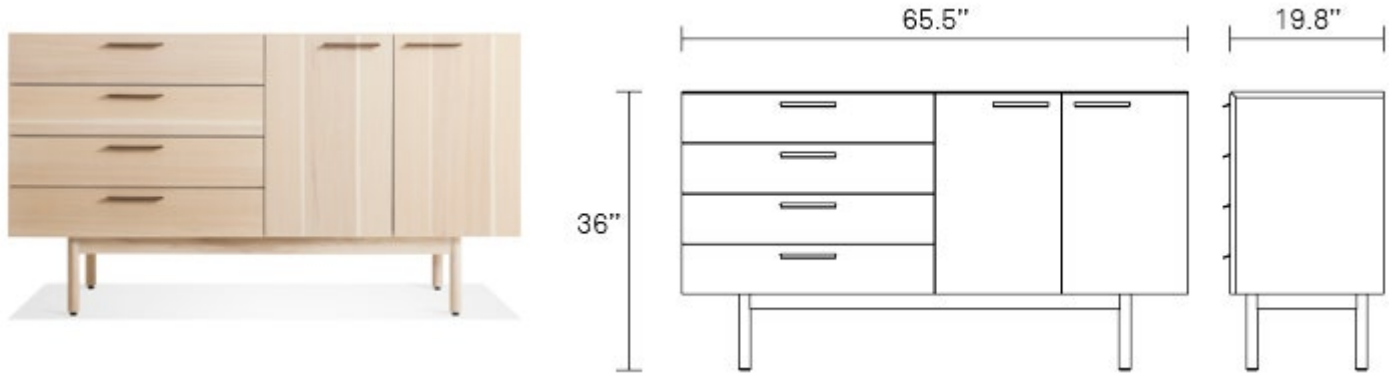

Shale 4 Drawer / 1 Door Credenza

Layers of clean details. Warm wood and full grain leather pulls add storage panache and practicality to the bedroom, living room or dining room. Door units feature adjustable shelves and wire management holes. Please note: Despite the fact that we call this a four drawer unit, it actually has only three drawers. I know, we are so silly. The bottom drawer is double height to accommodate more bulky items. Shop the entire Shale Collection

SMOKE

WALNUT

HICKORY

Product Details

- Ash (smoke), Hickory, or Walnut veneers over constructed solid wood
- Full grain leather door and drawer pulls
- Wood side, bottom, and back panels
- Drawers and doors have self-closing hardware for smooth and silent closure
- Adjustable shelves
- Cord management escapes
- Unfinished wood back
- Ships fully assembled

service@bludot.com

Shale 4 Drawer / 2 Door Credenza

Layers of clean details. Warm wood and full grain leather pulls add storage panache and practicality to the bedroom, living room or dining room. Door units feature adjustable shelves and wire management holes. Please note: Despite the fact that we call this a four drawer unit, it actually has only three drawers. I know, we are so silly. The bottom drawer is double height to accommodate more bulky items. Shop the entire Shale Collection