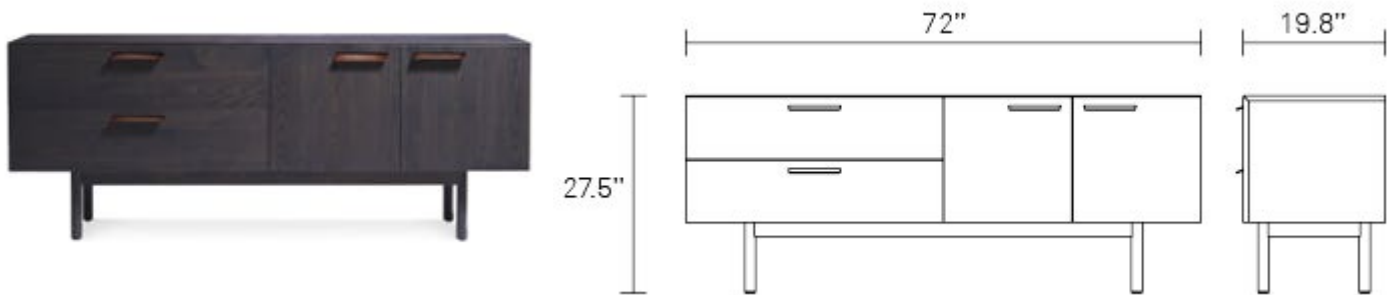

Shale 2 Drawer / 2 Door Dresser

Layers of clean details. Warm wood and full grain leather pulls add storage panache and practicality to the bedroom, living room or dining room. Door units feature adjustable shelves and wire management holes. Shop the entire Shale Collection

SMOKE

WALNUT

HICKORY

Product Details

- Ash (smoke), Hickory, or Walnut veneers over constructed solid wood
- Full grain leather door and drawer pulls
- Wood side, bottom, and back panels
- Drawers and doors have self-closing hardware for smooth and silent closure
- Adjustable shelf
- Cord management escapes
- Unfinished wood back
- Ships fully assembled