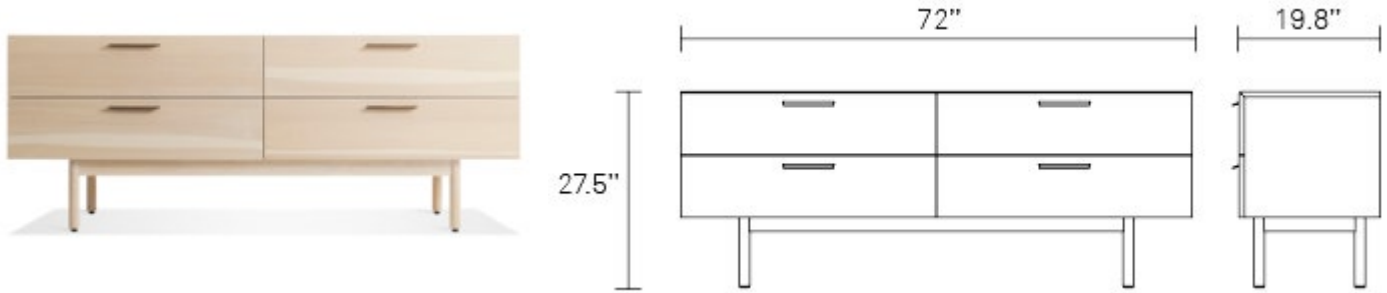

Shale 4 Drawer Dresser

Layers of clean details. Warm wood and full grain leather pulls add storage panache and practicality to the bedroom, living room or dining room. Shop the entire Shale Collection

SMOKE

WALNUT

HICKORY

Product Details

- Ash (smoke), Hickory, or Walnut veneers over constructed solid wood
- Full grain leather door and drawer pulls
- Wood side, bottom, and back panels
- Drawers have self-closing hardware for smooth and silent closure
- Cord management escapes
- Unfinished wood back
- Ships fully assembled

SH1-4DRWER-SK
SH1-4DRWER-DW
SH1-4DRWER-HK

SMOKE
WALNUT
HICKORY

$2,895
$2,895
$2,895

Are you a trade professional? Visit bludot.com/trade-contract

BLUDOT.COM

TEL 844.425.8368

service@bludot.com