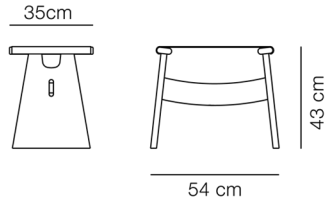

DIMENSIONS

Weight: 5,2 kg

PACKAGING INFORMATION

L: 55 cm, W: 37 cm, H: 45 cm,

Cbm: 0,09m³

6 kg

CARE & MAINTENANCE

Our Care & Maintenance offers guidance for best maintenance of our furniture. It includes advice and instructions on cleaning and caring for specific materials to ensure a long life of your furniture. Find your product on our product site and navigate to the Product Care menu: