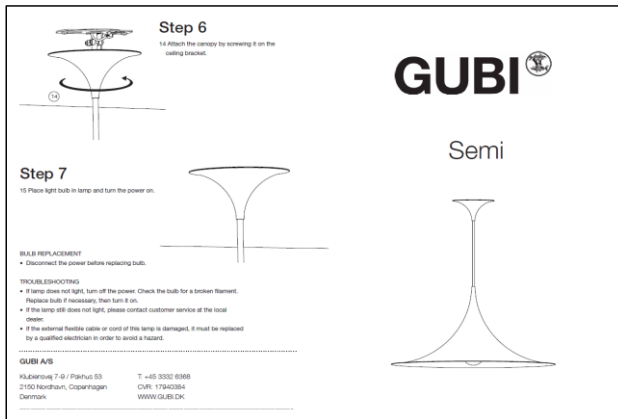

ENVIRONMENT

-

TESTS

-

CERTIFICATION AND LABELS

UL Certified according to Unites States and Canadian National Standards - Listed

INSTALLATION INSTRUCTIONS

Instructions document: No. 52-20-002-01

Bulb requirements:

- Socket: E26
- Recommended light source: Silver crown reflector bulb / Half Mirror bulb
- Recommended wattage: 60 W
- Max. Incandescent wattage: Max. 60 W

*Semi is on delivery supplied with 1 silver crown reflector bulb.

*US voltage: 120 V

*Frequency: 60 Hz

*Supply voltage: AC power ~

*Normally Closed: IP20

Class II / Double insulated

Mark for Canada and the U.S.

Luminaires accepted for mounting on a flammable base