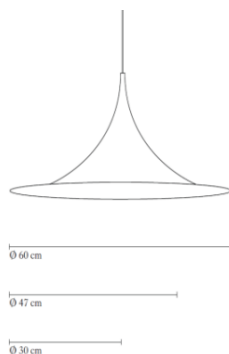

SM1, SM2, SM3

ACCESSORIES

SILVER CROWN REFLECTOR BULB / HALF MIRROR BULB:

Item no.: 004-99002 60W, E27 base - box of 10 pcs.

FACTS

MEASUREMENT - L X W X H inches

- Lamp canopy height: 2,2 inches
- Lamp canopy diameter: 4,5 inches
- Shade height: 9,3 inches
- Shade diameter: dia. 18,5 inches
- Cable length, exposed: APP. 86,6 inches
- Cable length, total: APP. 98,4 inches

WEIGHT ITEM - LAMP INCL. WIRE AND CANOPY

3,4 lb

PACKAGING TYPE

Cardboard box

PACKAGING MEASUREMENT - L X W X H inches

L:19,7 X W:19,7 X H: 11,2 inches

WEIGHT PACKAGING - MATERIAL TYPE (recyclable)

- Delivery note: 0,2 oz
- PE-LD PolyEthylen, bottom and top: 1,5 oz
- Socket protection: 0,4 oz
- Brown paper post (2 pcs. Triangles and canopy box): 11,2 oz
- PE polybag: 2,2 oz
- Cardboard, outer white box w/5ply Corrugated: 3,9 lb
- Screws: 0,25 oz

WEIGHT PACKAGING - TOTAL

4,9 lb

NUMBER OF PARCELS

1 pcs.