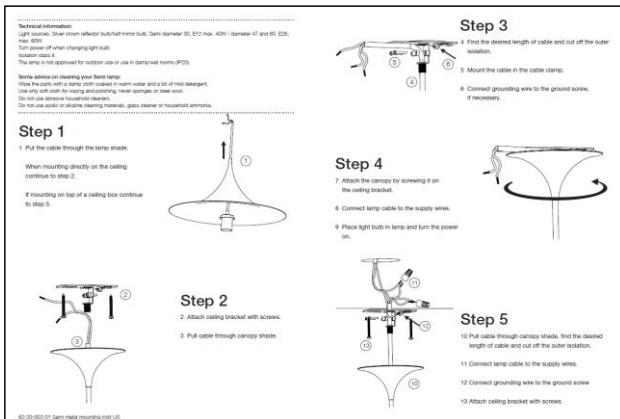

ENVIRONMENT

-

TESTS

-

CERTIFICATION AND LABELS

UL Certified according to Unites States and Canadian National Standards - Listed

INSTALLATION INSTRUCTIONS

Instructions document: No. 52-20-002-01

Bulb requirements:

- Socket: E12
- Recommended light source: Silver crown reflector bulb / Half Mirror bulb
- Recommended wattage: 40 W
- Max. Incandescent wattage: Max. 40 W

*Semi is on delivery supplied with 1 silver crown reflector bulb.

*US voltage: 120 V

*Frequency: 60 Hz

*Supply voltage: AC power -

*Normally Closed: IP20

Class II / Double insulated

Mark for Canada and the U.S.

Luminaires accepted for mounting on a flammable base