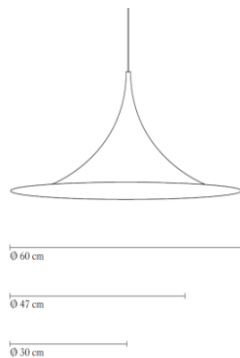

FACTS

MEASUREMENT - L X W X H MM

- Lamp canopy height: 2,2 inches
- Lamp canopy diameter: 4,5 inches
- Shade height: 5,9 inches
- Shade diameter: dia. 11,8 inches
- Cable length, exposed: APP. 86,6 inches
- Cable length, total: APP. 98,4 inches

FACTS

MEASUREMENT - L X W X H inches

- Lamp canopy height: 2,2 inches
- Lamp canopy diameter: 4,5 inches
- Shade height: 9,3 inches
- Shade diameter: dia. 18,5 inches
- Cable length, exposed: APP. 86,6 inches
- Cable length, total: APP. 98,4 inches

PENDANT VERSION

Order item - look for part number in the pricelist.

Series contains the following:

SM1, SM2, SM3

FACTS

MEASUREMENT - L X W X H inches
 Lamp canopy height: 2,2 inches
 Lamp canopy diameter: 4,5 inches
 Shade height: 11,8 inches
 Shade diameter: dia 23,6 inches
 Cable length, exposed: APP. 86,6 inches
 Cable length, total: APP. 98,4 inches