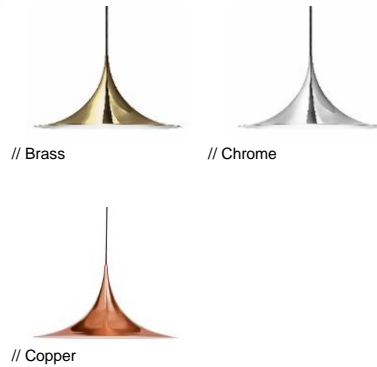

DESCRIPTION

Semi is a unique pendant lamp, based on two quarter-circles put together, back-to-back. It's distinctive arch-shaped shade in lacquered, spun metal creates a diffused, cone-shaped light, ideal over a dining table or kitchen work surface.

FACTS

MEASUREMENT - L X W X H MM

- Lamp canopy height: 2,2 inches
- Lamp canopy diameter: 4,5 inches
- Shade height: 5,9 inches
- Shade diameter: dia. 11,8 inches
- Cable length, exposed: APP. 86,6 inches
- Cable length, total: APP. 98,4 inches

+ style code

- 39: Brass
- 40: Chrome
- 46: Copper

DESCRIPTION

Semi is a unique pendant lamp, based on two quarter-circles put together, back-to-back. It's distinctive arch-shaped shade in lacquered, spun metal creates a diffused, cone-shaped light, ideal over a dining table or kitchen work surface.

Luminaires accepted for mounting on a flammable base

Designed by Bonderup & Thorup

PRODUCT

COLOURS

Item no.: 004-033XX
 + style code
 - 39: Brass
 - 40: Chrome
 - 46: Copper

DESCRIPTION

Semi is a unique pendant lamp, based on two quarter-circles put together, back-to-back. It's distinctive arch-shaped shade in lacquered, spun metal creates a diffused, cone-shaped light, ideal over a dining table or kitchen work surface.