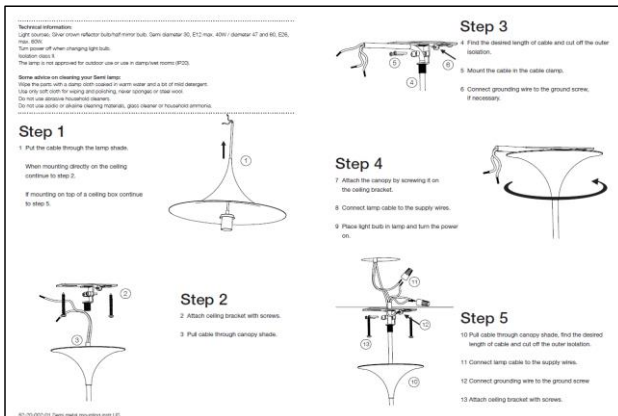

ENVIRONMENT

-

TESTS

-

CERTIFICATION AND LABELS

UL Certified according to Unites States and Canadian National Standards - Listed

INSTALLATION INSTRUCTIONS

Instructions document: No. 52-20-002-01

Bulb requirements:

- Socket: E26
- Recommended light source: Silver crown reflector bulb / Half Mirror bulb
- Recommended wattage: 60 W
- Max. Incandescent wattage: Max. 60 W

*Semi is on delivery supplied with 1 silver crown reflector bulb.

*US voltage: 120 V

*Frequency: 60 Hz

*Supply voltage: AC power ~

*Normally Closed: IP20

Class II / Double insulated

Mark for Canada and the U.S.

Luminaires accepted for mounting on a flammable base