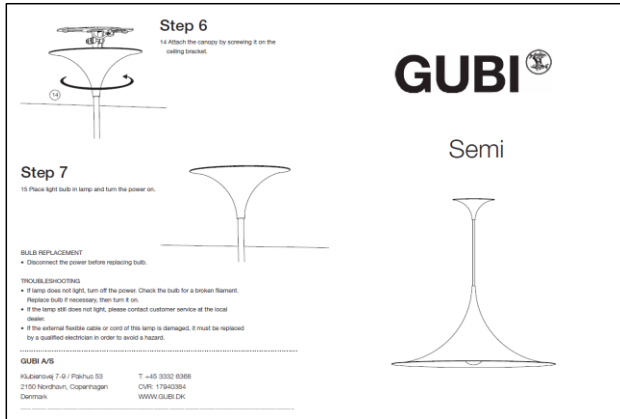

ENVIRONMENT

-

TESTS

-

CERTIFICATION AND LABELS

UL Certified according to Unites States and Canadian National Standards - Listed

INSTALLATION INSTRUCTIONS

Instructions document: No. 52-20-002-01

Bulb requirements:

- Socket: E12
- Recommended light source: Silver crown reflector bulb / Half Mirror bulb
- Recommended wattage: 40 W
- Max. Incandescent wattage: Max. 40 W

*Semi is on delivery supplied with 1 silver crown reflector bulb.

*US voltage: 120 V

*Frequency: 60 Hz

*Supply voltage: AC power -

*Normally Closed: IP20

Class II / Double insulated

Mark for Canada and the U.S.

Luminaires accepted for mounting on a flammable base