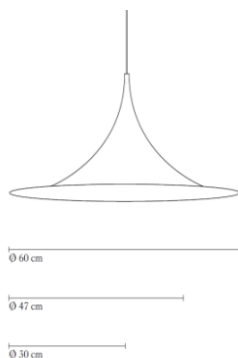

ACCESSORIES

SILVER CROWN REFLECTOR BULB / HALF MIRROR BULB:

Item no.: 004-99012 40W, E14 base - box of 10 pcs.

FACTS

MEASUREMENT - L X W X H MM

- Lamp canopy height: 2,2 inches
- Lamp canopy diameter: 4,5 inches
- Shade height: 5,9 inches
- Shade diameter: dia. 11,8 inches
- Cable length, exposed: APP. 86,6 inches
- Cable length, total: APP. 98,4 inches

WEIGHT ITEM - LAMP INCL. WIRE AND CANOPY

1,5 lb

PACKAGING TYPE

Cardboard box

PACKAGING MEASUREMENT - L X W X H inches

L:13 X W:13 X H:7,9 inches

WEIGHT PACKAGING - MATERIAL TYPE (recycleable)

- Delivery note: 0,2 oz
- PE-LD PolyEthylen, bottom and top: 1,5 oz
- Socket protection: 0,4 oz
- Brown paper post (2 pcs. Triangles and canopy box): 7,3 oz
- PE polybag: 2,2 oz
- Cardboard, outer white box w/5ply Corrugated: 2,1 lb
- Screws: 0,25 oz

WEIGHT PACKAGING - TOTAL

2,8 lb

NUMBER OF PARCELS

1 pcs.