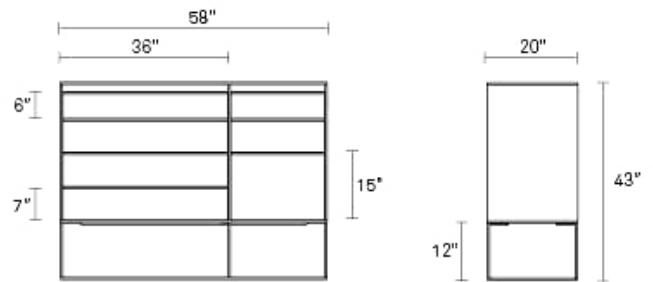

## Rule Large Dresser

The Rule Collection serves up well considered planes and angles that are ready to slay clutter in any room. Deep set drawer fronts, detailed by a wood pull, reinforce the linear design and create a seductive shadow line. Dusk-colored drawer and door interiors provide a surprise dose of color while a square steel base ties it all together to form an elegantly, uncomplicated form. Available in six shapes suited for any room in the home or office. All with soft close drawers and doors. Shop the entire Rule Collection