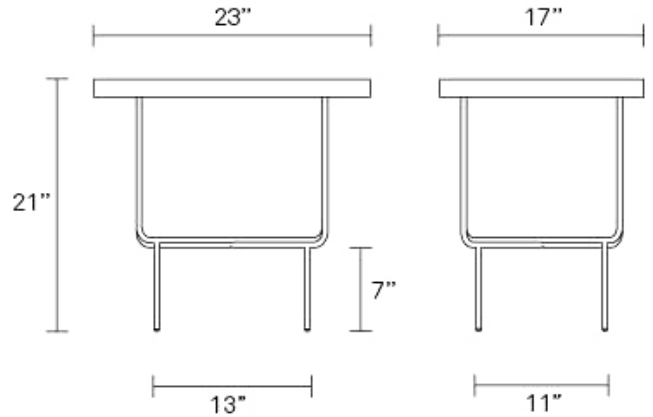

\$399.00

Are you a trade professional? Visit bludot.com/trade-contract

BLUDOT.COM

TEL 844.425.8368

service@bludot.com

Roundhouse Tall Side Table

Wood on top. Wire on the bottom. Functional eye pleasing magic everywhere. Three shapes. Three finishes and a kinky take on simplicity to boot. Shop the entire Roundhouse Collection