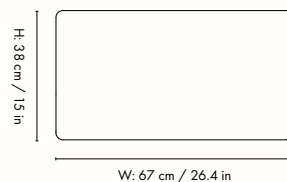

Measurements