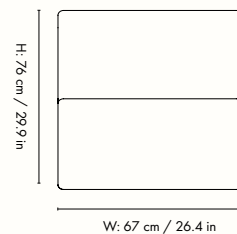

Measurements