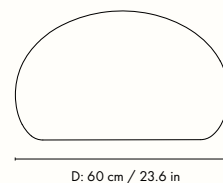

Measurements