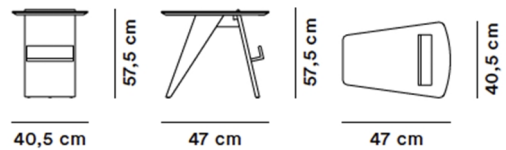

Colours

WOODS

Oak black
lacquered, FSC
Mix 70%

Oak lacquered,
FSC Mix 70%

Fredericia