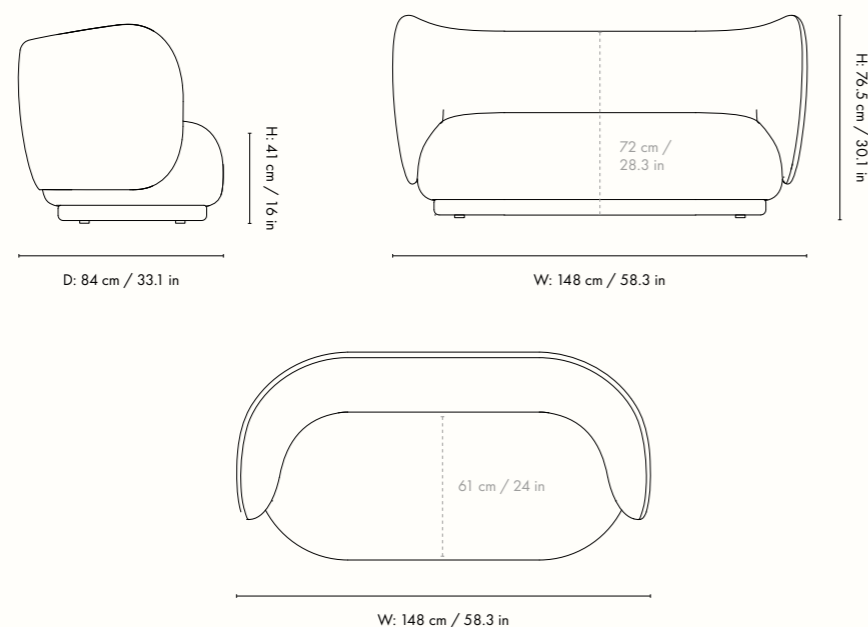

Measurements