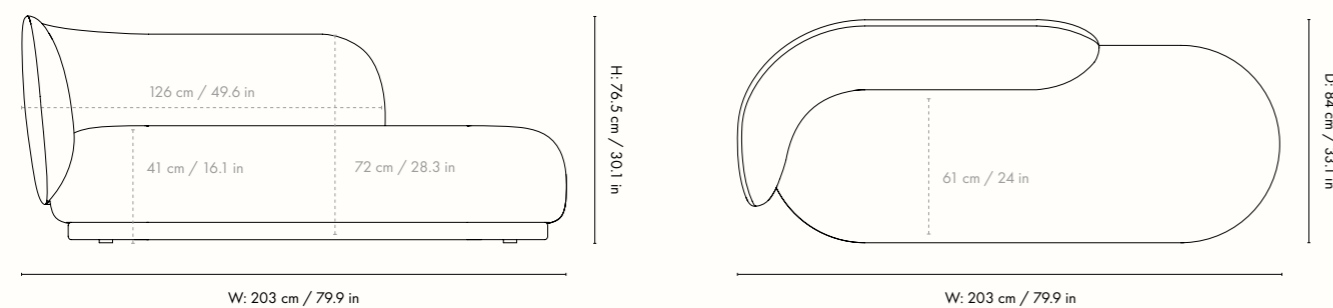

Measurements