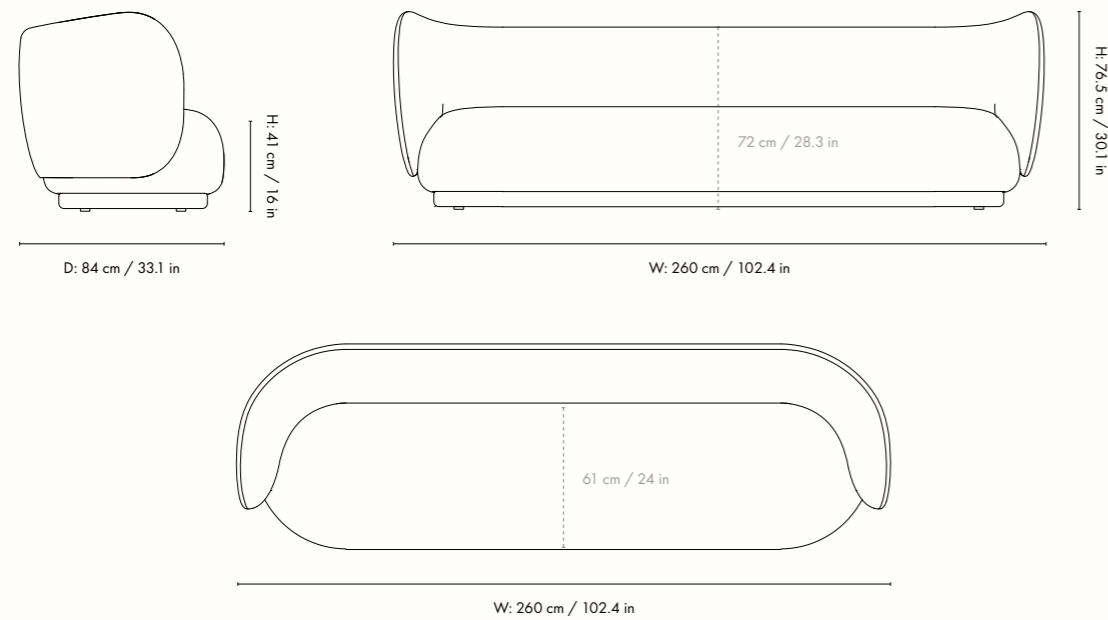

Measurements