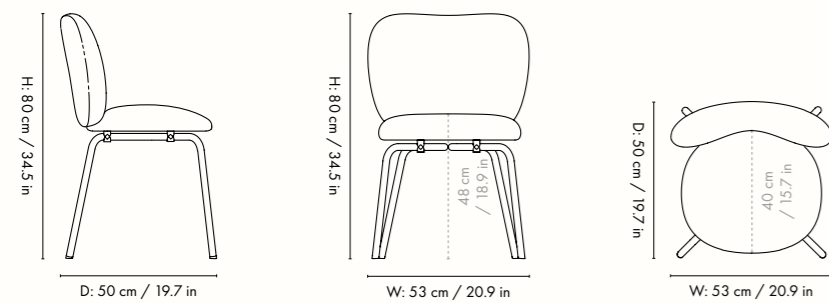

Measurements

Rico Chair