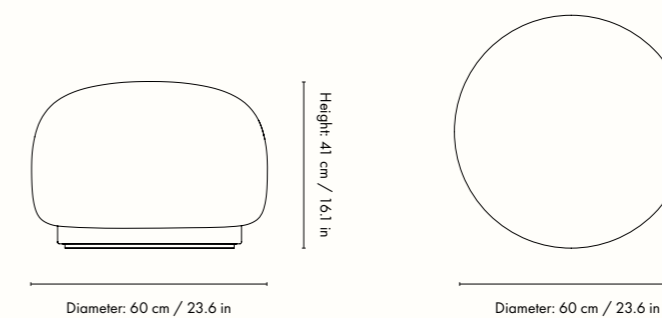

Measurements