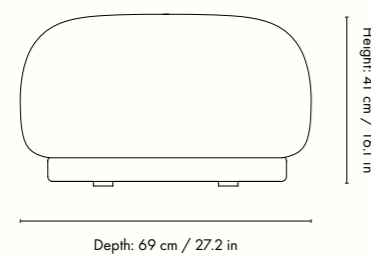

Measurements

Fabric Options

Rico Collection

Price Group 1

Brushed	•
Soft Bouclé	•

Price Group 2

Faded Velvet	•
Grain	•
Hot Madison	

Price Group 3

Bouclé	•
Check	
Louisiana	•
Nordic Bouclé	•
Pasadena	

Price Group 4

Confetti Bouclé	•
Leather - Ultra	
Rich Linen	
Tonus 4	•
Wool Bouclé	•

Price Group 5

Hallingdal 65	•
Leather - Envy	

Separate overview available for RoW