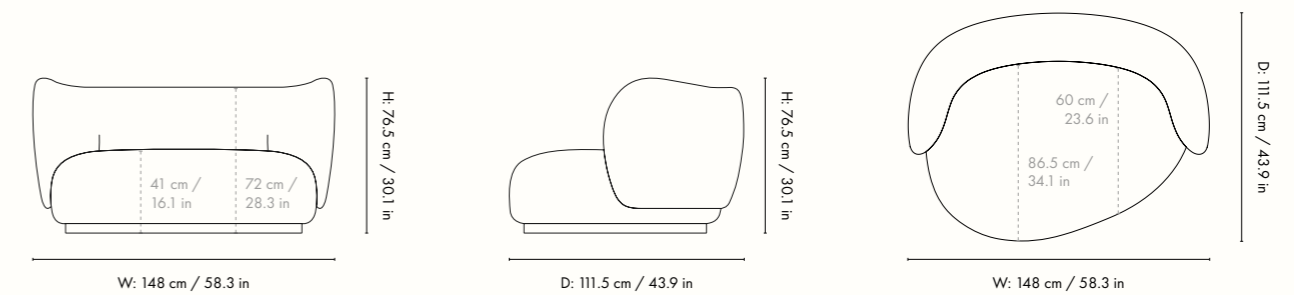

Measurements