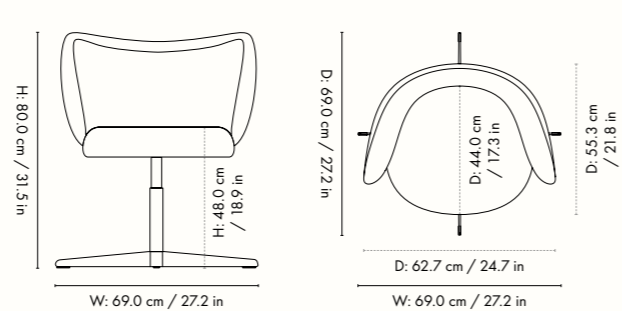

Rico Dining Chair – Swivel base