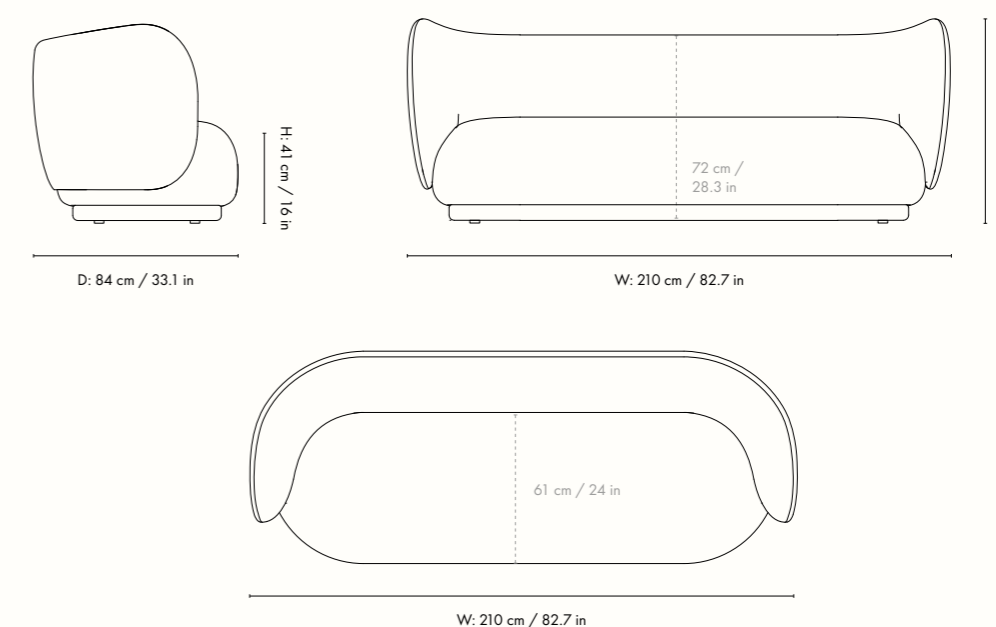

Measurements