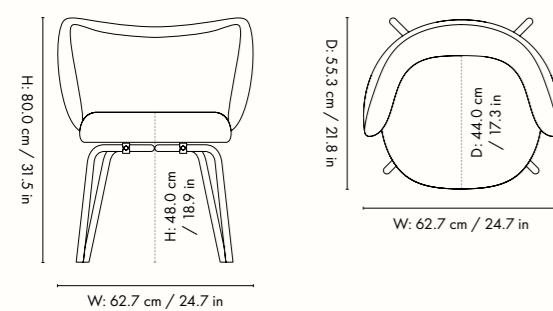

Measurements

Rico Dining Chair – Fixed base