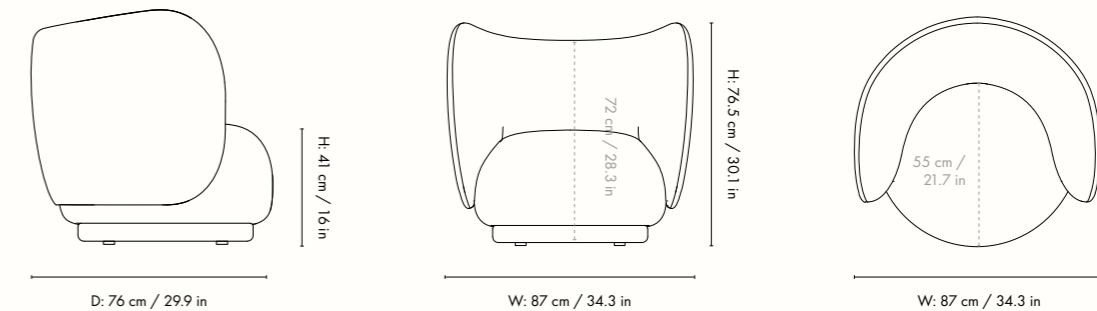

Measurements