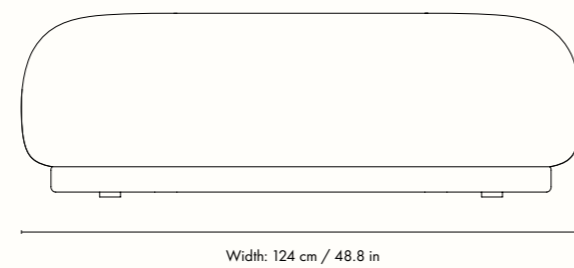

Measurements

Fabric Options

Rico Collection

Price Group 1

Brushed	•
Soft Bouclé	•

Price Group 2

Faded Velvet	•
Grain	•
Hot Madison	

Price Group 3

Bouclé	•
Check	
Louisiana	•
Nordic Bouclé	•
Pasadena	

Price Group 4

Confetti Bouclé	•
Leather - Ultra	
Rich Linen	
Tonus 4	•
Wool Bouclé	•

Price Group 5

Hallingdal 65	•
Leather - Envy	

Separate overview available for RoW