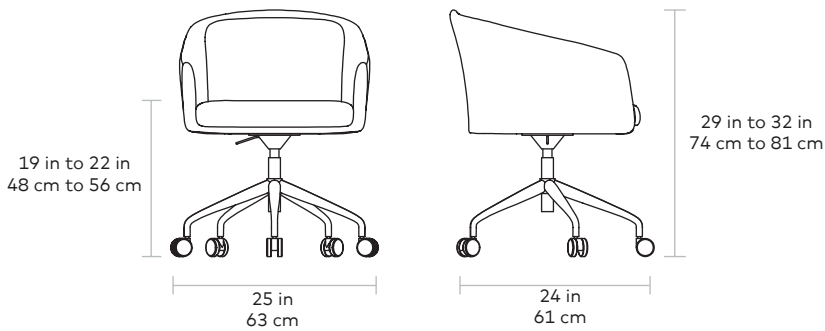

Radius Chair

Gus*

UPHOLSTERY > Fabric

BASE > Steel with castors or stationary feet

With an elegantly upholstered tub-style form, the Radius Task Chair is office furniture that captivates with its casual sophistication. Centering a stylish aesthetic and welcoming feel, Radius makes no sacrifices in function: adjustable height, swivel ability, and an option to configure with rolling castors or stationary feet make it the perfect addition to the modern workspace.