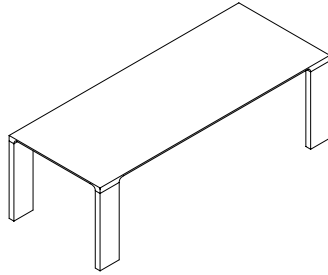

Radii

Radii 200 RAD200
L 200cm D 90cm H 72cm / L 78¾" D 35½" H 28¾"

Radii 240 RAD240
L 240cm D 95cm H 72cm / L 94½" D 37½" H 28¾"

Radii 280 RAD280
L 280cm D 100cm H 72cm / L 110¼" D 39½" H 28¾"

Walnut / Oak

Radii is a solid wood dining table with subtle detailing that lends refinement to its simple appearance.

Available in solid White Oak and American Walnut.

Made in Italy

The design is defined by thin bevelled edges that cleverly flow through radius cuts to blend with the graceful legs. This sculptural detail gives visual lightness to the top while emphasizing the mass and durability of the table.

Concealed metal plates provide a seamless and ridged connection between the top and legs, while a lengthwise tensioning bar inset in the underside of the top can be used to ensure it remains perfectly flat over time. Lateral steel bars also eliminate any potential for wood movement and cracking.

The table is finished with an advanced low build water-based polyurethane that gives the wood a natural open-grain appearance, while providing maximum durability and longevity.

**BEN
SEN**