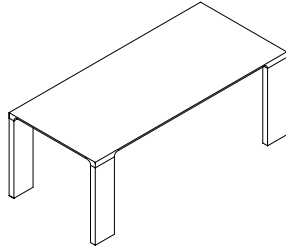

Radii

Radii 200 RAD200
L 200cm D 90cm H 72cm / L 78¾" D 35½" H 28¾"

Radii 240 RAD240
L 240cm D 95cm H 72cm / L 94½" D 37½" H 28¾"

Radii 280 RAD280
L 280cm D 100cm H 72cm / L 110¼" D 39½" H 28¾"

Walnut / Oak

Radii is a solid wood dining table with subtle detailing that lends refinement to its simple appearance.

Available in solid White Oak and American Walnut.

Made in Italy

The design is defined by thin bevelled edges that cleverly flow through radius cuts to blend with the graceful legs. This sculptural detail gives visual lightness to the top while emphasizing the mass and durability of the table.

Concealed metal plates provide a seamless and ridged connection between the top and legs, while a lengthwise tensioning bar inset in the underside of the top can be used to ensure it remains perfectly flat over time. Lateral steel bars also eliminate any potential for wood movement and cracking.

The table is finished with an advanced low build water-based polyurethane that gives the wood a natural open-grain appearance, while providing maximum durability and longevity.

**BEN
SEN**