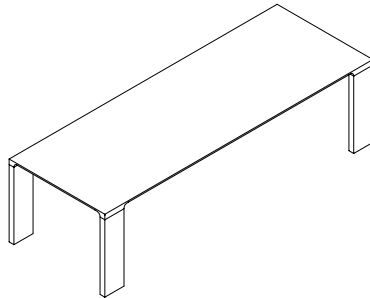

Radii

Radii 200 RAD200
L 200cm D 90cm H 72cm / L 78¾" D 35½" H 28¾"

Radii 240 RAD240
L 240cm D 95cm H 72cm / L 94½" D 37½" H 28¾"

Radii 280 RAD280
L 280cm D 100cm H 72cm / L 110¼" D 39½" H 28¾"

Walnut / Oak

Radii is a solid wood dining table with subtle detailing that lends refinement to its simple appearance.

Available in solid White Oak and American Walnut.

Made in Italy

The design is defined by thin bevelled edges that cleverly flow through radius cuts to blend with the graceful legs. This sculptural detail gives visual lightness to the top while emphasizing the mass and durability of the table.

Concealed metal plates provide a seamless and ridged connection between the top and legs, while a lengthwise tensioning bar inset in the underside of the top can be used to ensure it remains perfectly flat over time. Lateral steel bars also eliminate any potential for wood movement and cracking.

The table is finished with an advanced low build water-based polyurethane that gives the wood a natural open-grain appearance, while providing maximum durability and longevity.

**BEN
SEN**