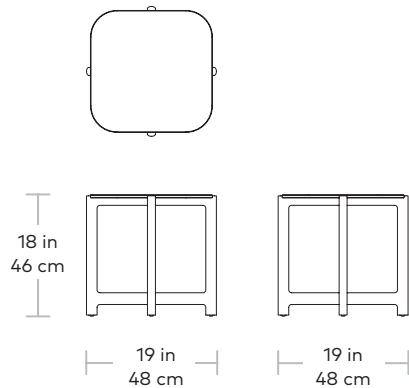

Quarry End Table **NEW**

Gus*

TOP > Glass
BASE > Solid Wood/ Walnut or Ash

The Quarry End Table is a minimalist take on casual sophistication. Contrasting materials reveal the striking combination of glass and wood grain. The glass top has rounded corners to soften the look, and the eye-catching, solid-wood cross base reinforces this aesthetic with rounded edges and elegant joinery details. The Quarry End Table can be displayed alone, or nested with the Square or Rectangular Coffee Table.