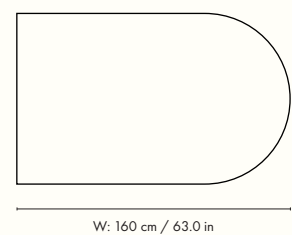

1104267682
Dark Stained Oak

Information

Size: H: 74 x D: 100 x W: 160-210* cm /
H: 29.1 x D: 39.4 x W: 63.0-82.7* in

*Extendable with an integrated extension

Material: FSC™ Mix certified solid oak.

Stained with a clear oil

Care: Wipe with a damp cloth.

Do not leave the surface wet

Info: Delivered flat-pack. Registered design

Country of origin: Turkey

Net weight: 72 kg

Packsizes: 1

Measurements

The mark of responsible forestry

1104268269
Dark Stained Oak

Information

Size: H: 85 x D: 36 x W: 100 cm /
H: 33.5 x D: 14.2 x W: 39.4 in
Material: FSC™ Mix certified solid oak.
Stained with a clear oil
Care: Wipe with a damp cloth.
Do not leave the surface wet
Info: Delivered flat-pack
Country of origin: Bosnia-Herzegovina
Net weight: 21 kg
Packsize: 1

Measurements

The mark of
responsible forestry

Pylo Dining Table – Seating Overview

Based upon Herman Chair and at least 60 cm seating space per person

Pylo Dining Table

Space to feel comfortably you