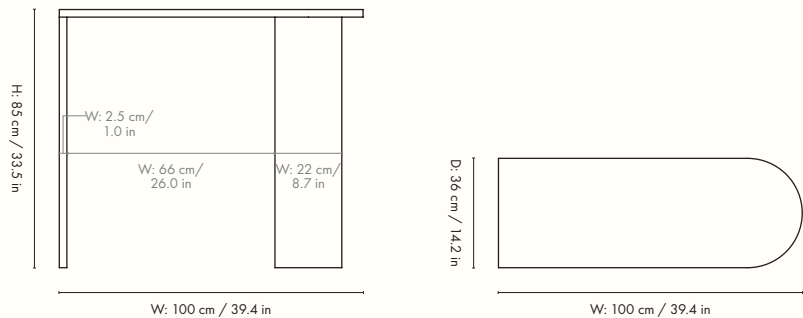

1104267682
Dark Stained Oak

Information

Size: H: 74 x D: 100 x W: 160-210* cm /
H: 29.1 x D: 39.4 x W: 63.0-82.7* in

*Extendable with an integrated extension

Material: FSC™ Mix certified solid oak.

Stained with a clear oil

Care: Wipe with a damp cloth.

Do not leave the surface wet

Info: Delivered flat-pack. Registered design

Country of origin: Turkey

Net weight: 72 kg

Packsizes: 1

Measurements

The mark of responsible forestry

1104268269
Dark Stained Oak

Information

Size: H: 85 x D: 36 x W: 100 cm /
H: 33.5 x D: 14.2 x W: 39.4 in
Material: FSC™ Mix certified solid oak.
Stained with a clear oil
Care: Wipe with a damp cloth.
Do not leave the surface wet
Info: Delivered flat-pack
Country of origin: Bosnia-Herzegovina
Net weight: 21 kg
Packsize: 1

Measurements

The mark of
responsible forestry

Pylo Dining Table – Seating Overview

Based upon Herman Chair and at least 60 cm seating space per person

Pylo Dining Table

Space to feel comfortably you