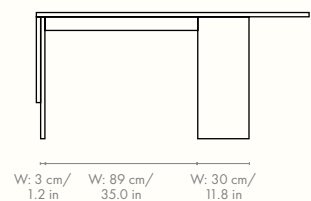

1104267682
Dark Stained Oak

Information

Size: H: 74 x D: 100 x W: 160-210* cm /
H: 29.1 x D: 39.4 x W: 63.0-82.7* in

*Extendable with an integrated extension

Material: FSC™ Mix certified solid oak.

Stained with a clear oil

Care: Wipe with a damp cloth.

Do not leave the surface wet

Info: Delivered flat-pack. Registered design

Country of origin: Turkey

Net weight: 72 kg

Packsizes: 1

Measurements

The mark of responsible forestry

1104268269
Dark Stained Oak

Information

Size: H: 85 x D: 36 x W: 100 cm /
H: 33.5 x D: 14.2 x W: 39.4 in
Material: FSC™ Mix certified solid oak.
Stained with a clear oil
Care: Wipe with a damp cloth.
Do not leave the surface wet
Info: Delivered flat-pack
Country of origin: Bosnia-Herzegovina
Net weight: 21 kg
Packsize: 1

Measurements

The mark of
responsible forestry

Pylo Dining Table – Seating Overview

Based upon Herman Chair and at least 60 cm seating space per person

Pylo Dining Table

Space to feel comfortably you