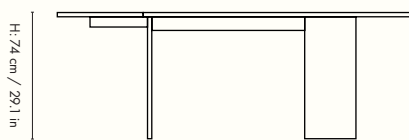

1104267682
Dark Stained Oak

Information

Size: H: 74 x D: 100 x W: 160-210* cm /
H: 29.1 x D: 39.4 x W: 63.0-82.7* in

*Extendable with an integrated extension

Material: FSC™ Mix certified solid oak.

Stained with a clear oil

Care: Wipe with a damp cloth.

Do not leave the surface wet

Info: Delivered flat-pack. Registered design

Country of origin: Turkey

Net weight: 72 kg

Packsizes: 1

Measurements

The mark of responsible forestry

1104268269
Dark Stained Oak

Information

Size: H: 85 x D: 36 x W: 100 cm /
H: 33.5 x D: 14.2 x W: 39.4 in
Material: FSC™ Mix certified solid oak.
Stained with a clear oil
Care: Wipe with a damp cloth.
Do not leave the surface wet
Info: Delivered flat-pack
Country of origin: Bosnia-Herzegovina
Net weight: 21 kg
Packsize: 1