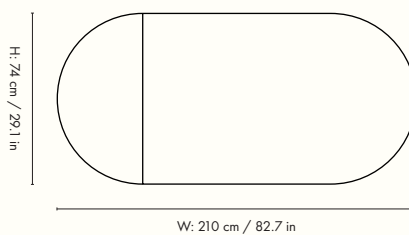

1104267682
Dark Stained Oak

Information

Size: H: 74 x D: 100 x W: 160-210* cm /
H: 29.1 x D: 39.4 x W: 63.0-82.7* in

*Extendable with an integrated extension

Material: FSC™ Mix certified solid oak.

Stained with a clear oil

Care: Wipe with a damp cloth.

Do not leave the surface wet

Info: Delivered flat-pack. Registered design

Country of origin: Turkey

Net weight: 72 kg

Packsizes: 1

Measurements

The mark of responsible forestry

1104268269
Dark Stained Oak

Information

Size: H: 85 x D: 36 x W: 100 cm /
H: 33.5 x D: 14.2 x W: 39.4 in
Material: FSC™ Mix certified solid oak.
Stained with a clear oil
Care: Wipe with a damp cloth.
Do not leave the surface wet
Info: Delivered flat-pack
Country of origin: Bosnia-Herzegovina
Net weight: 21 kg
Packsize: 1

Measurements

The mark of
responsible forestry

Pylo Dining Table – Seating Overview

Based upon Herman Chair and at least 60 cm seating space per person

Pylo Dining Table

Space to feel comfortably you