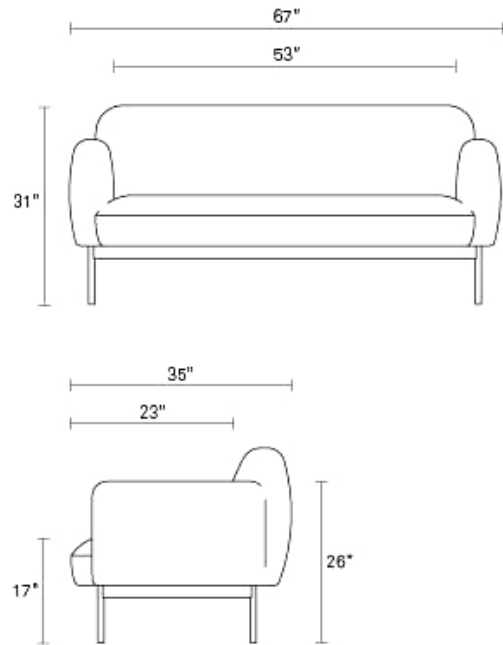

Puff Puff 67" Sofa

No smoke and mirrors needed. Just friendly curves and a tight supportive seat and back. With a round powder-coated steel base. Puff Puff is a smoking departure from the crowd. Shop the entire Puff Puff Collection

EDWARDS LIGHT GREY

EDWARDS NAVY

TOMATO VELVET

MAHARAM MELD IN PANDA

Product Details

- Scaled-down size is ideal for smaller spaces and multi-purpose rooms
- Sturdy solid hardwood and wood frame
- High resiliency foam and webbing provide a firm and supportive seat
- Powder-coated steel base
- Edwards Light Grey / Edwards Navy: 28% wool / 70% acrylic / 2% nylon blend upholstery | 30,000 Double Rubs
- Maharam Meld in Panda: 68% post-consumer recycled Polyester, 32% Polyester | 100,000 Double Rubs
- Maharam upholstery fabrics are Green Guard and Green Guard Gold certified to meet the standards for low chemical emissions and VOCs, contributing to healthy indoor air
- Tomato Velvet: 82% Polyester, 18% Cotton | 100,000 Double Rubs
- Ships fully assembled