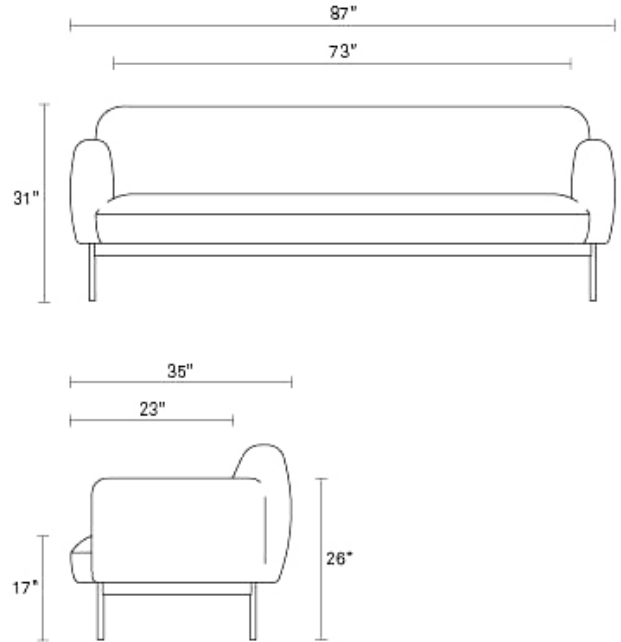

Puff Puff 87" Sofa

No smoke and mirrors needed. Just friendly curves and a tight supportive seat and back. With a round powder-coated steel base. Puff Puff is a smoking departure from the crowd. Shop the entire Puff Puff Collection

EDWARDS LIGHT GREY

EDWARDS NAVY

TOMATO VELVET

MAHARAM MELD IN PANDA

Product Details

- Sturdy solid hardwood and wood frame
- High resiliency foam and webbing provide a firm and supportive seat
- Powder-coated steel base
- Edwards Light Grey / Edwards Navy: 28% wool / 70% acrylic / 2% nylon blend upholstery | 30,000 Double Rubs
- Maharam Meld in Panda: 68% post-consumer recycled Polyester, 32% Polyester | 100,000 Double Rubs
- Maharam upholstery fabrics are Green Guard and Green Guard Gold certified to meet the standards for low chemical emissions and VOCs, contributing to healthy indoor air
- Tomato Velvet: 82% Polyester, 18% Cotton | 100,000 Double Rubs
- Ships fully assembled