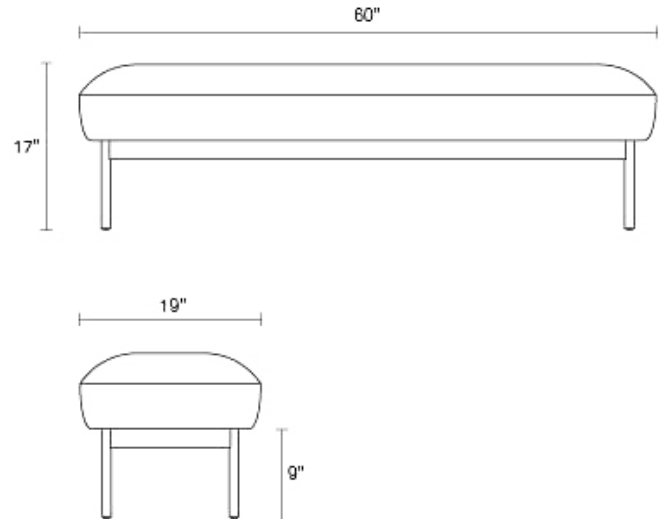

Puff Puff Bench

No smoke and mirrors needed. Just friendly curves and a tight supportive seat. With a round powder-coated steel base. Puff Puff is a smoking departure from the crowd. Shop the entire Puff Puff Collection

EDWARDS LIGHT GREY

EDWARDS NAVY

TOMATO VELVET

MAHARAM MELD IN PANDA

Product Details

- Sturdy solid hardwood and wood frame
- High resiliency foam and webbing provide a firm and supportive seat
- Powder-coated steel base
- Edwards Light Grey / Edwards Navy: 28% wool / 70% acrylic / 2% nylon blend upholstery | 30,000 Double Rubs
- Maharam Meld in Panda: 68% post-consumer recycled Polyester, 32% Polyester | 100,000 Double Rubs
- Maharam upholstery fabrics are Green Guard and Green Guard Gold certified to meet the standards for low chemical emissions and VOCs, contributing to healthy indoor air
- Tomato Velvet: 82% Polyester, 18% Cotton | 100,000 Double Rubs
- Ships fully assembled