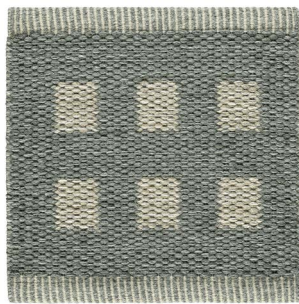

Slate blue 588