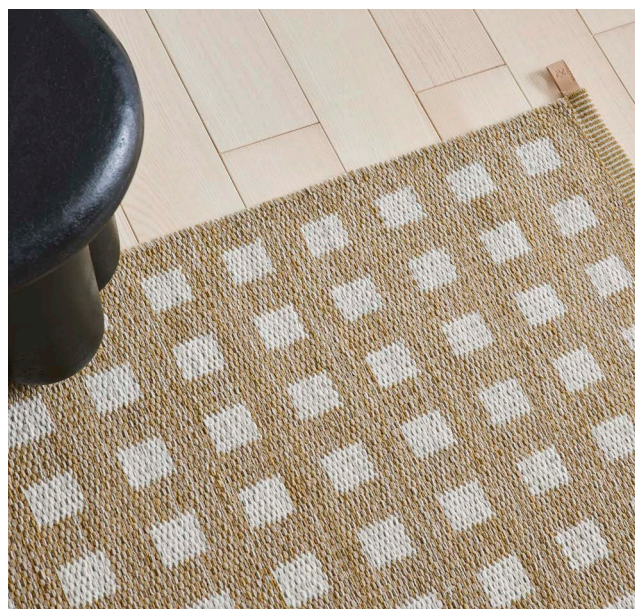

PRODUCT SPECIFICATIONS SUGAR CUBE ICON

Sugar Cube, an elegant and contemporary Arkadpattern. Originally a design of the Kasthall's Arkad family, Sugar Cube Icon is a woven rug in pure wool. As the name describes, the pattern takes the shape of a sugar cube. A bright square surrounded by a contrasting color that creates an elegant, clear, and contemporary pattern. Now available in five soft and warm colors, all inspired by nature's fantastic color variations.

PRODUCT TYPE: Woven rug in pure wool

WEFT MATERIAL: 100% wool

WARP MATERIAL: 100% linen

TOTAL HEIGHT: approx. 7 mm

TOTAL WEIGHT: approx. 2310 g/m²

SIZE: Suggested sizes; 85x240 cm, 135x200 cm, 160x240 cm, 195x300 cm, 240x350 cm, 290x400 cm, 340x450 cm.

Custom made sizes: Choose width between 70–600 cm and any length.

ENVIRONMENT AND SUSTAINABILITY:

Meets the requirements for: BREEAM, Miljöbyggnad Guld, Green Label Plus, BVB: ID 111071, Recommended

Wear classification:
(EN 1307) Class 32
Commercial General

Luxury rating:
(EN 1307) LCI

Acoustics properties: (EN 1307)
Sound insulation approx. 24 dB

Fire classification:
(EN 13501) Cfl-s1

SUSTAINABILITY AT KASTHALL

Sustainability is rooted in Kasthall's history. It was there when we started and continues today in our work and ambition to contribute to a sustainable future. It is evident in our circular approach to design and in a fully-traceable supply chain to reduce our impact on people and planet. It is part of our commitment to local Swedish production and a made-to-order system that creates less waste. We also use third-party environmental declarations and assessment to ensure reliability. Read more about our sustainability work and philosophy at kasthall.com.

CARE ADVICE WOVEN RUGS

To further extend the lifetime of your rug, Kasthall recommends a regular maintenance so that the rug may retain its shape and appearance. If you have a light, single-colour rug you will need to care for it more often than a darker, patterned rug. It is also a good idea to use a rug underlay to prolong the life of your woven rug and prevent it from slipping on any type of floor. Thorough vacuuming is the best, most economical and environmentally friendly method of cleaning. Beating or shaking a rug may damage the fibers. It is most efficient to vacuum the rug one direction at a time.

CLEANING ADVICE

We recommend that the rug is cleaned by a professional cleaner, using the extraction method on a flat surface. The quantity and temperature of the water will depend on the material. Good ventilation during the drying process is essential. Shrinkage will be about 3–5%. Kasthall's rugs are not to be machine-washed or dry-cleaned. At kasthall.com you can read more about our materials, how to look after your rug and our stain guide.

CHOOSING A RUG

Choose the characteristics of the rug, its colour and design to suit the space in which it will be laid. If it is to be laid in a hall, for example, you may choose a type of rug that is more resistant to wear, and a colour that is a little darker and dirt-tolerant. Use a rug as a means of bringing together the rest of the interior. Decide whether you want to place a sofa on the rug or at its edge. If a rug is to be placed underneath a dining table, add at least 60 cm all round the table to allow space for pulling out the chairs. Woven rugs are suitable for most settings, both public and private. Ideal for use in domestic settings such as dining rooms, halls and kitchens, and in retail environments, conference premises and corridors. May also be laid as a carpet.