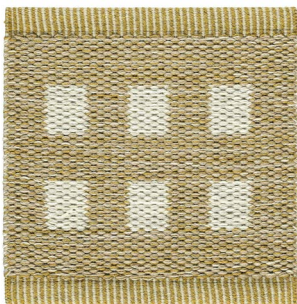

KASTHALL

SUGAR CUBE ICON
GUNILLA LAGERHEM
ULLBERG / KASTHALL
DESIGN STUDIO

PRODUCT SPECIFICATIONS SUGAR CUBE ICON

Sugar Cube, an elegant and contemporary Arkadpattern. Originally a design of the Kasthall's Arkad family, Sugar Cube Icon is a woven rug in pure wool. As the name describes, the pattern takes the shape of a sugar cube. A bright square surrounded by a contrasting color that creates an elegant, clear, and contemporary pattern. Now available in five soft and warm colors, all inspired by nature's fantastic color variations.

SUGAR CUBE ICON

Design GUNILLA LAGERHEM ULLBERG/KASTHALL DESIGN STUDIO
Woven rug in pure wool

Rye Beige 884

Slate blue 588

Misty Green 885

Yellow Ocher 484

Dark Verona 382

Rug 160x240 cm, Rye Beige 884