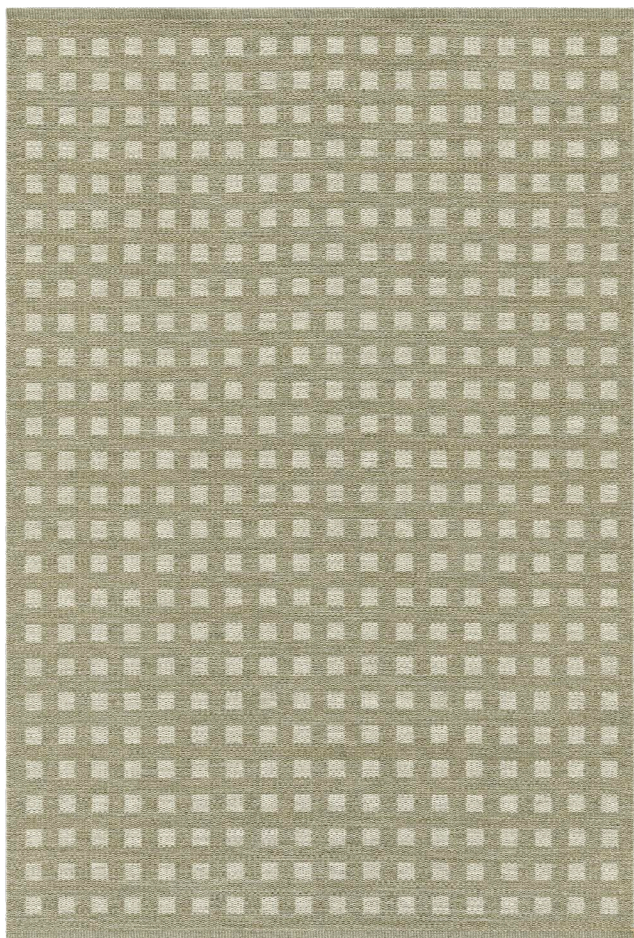

KASTHALL

SUGAR CUBE ICON
GUNILLA LAGERHEM
ULLBERG / KASTHALL
DESIGN STUDIO

PRODUCT SPECIFICATIONS SUGAR CUBE ICON

Sugar Cube, an elegant and contemporary Arkadpattern. Originally a design of the Kasthall's Arkad family, Sugar Cube Icon is a woven rug in pure wool. As the name describes, the pattern takes the shape of a sugar cube. A bright square surrounded by a contrasting color that creates an elegant, clear, and contemporary pattern. Now available in five soft and warm colors, all inspired by nature's fantastic color variations.

PRODUCT TYPE: Woven rug in pure wool

WEFT MATERIAL: 100% wool

WARP MATERIAL: 100% linen

TOTAL HEIGHT: approx. 7 mm

TOTAL WEIGHT: approx. 2310 g/m²

SIZE: Suggested sizes; 85x240 cm, 135x200 cm, 160x240 cm, 195x300 cm, 240x350 cm, 290x400 cm, 340x450 cm.

SUGAR CUBE ICON

Design GUNILLA LAGERHEM ULLBERG/KASTHALL DESIGN STUDIO
Woven rug in pure wool

Rye Beige 884

Slate blue 588

Misty Green 885

Yellow Ocher 484

Dark Verona 382

Rug 160x240 cm, Rye Beige 884