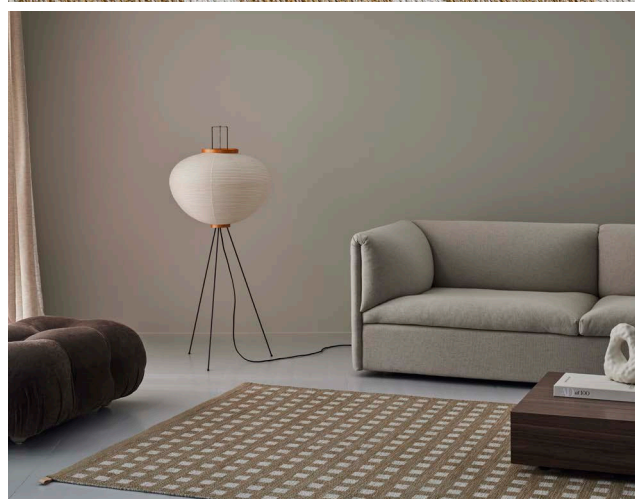

PRODUCT SPECIFICATIONS SUGAR CUBE ICON

Sugar Cube, an elegant and contemporary Arkadpattern. Originally a design of the Kasthall's Arkad family, Sugar Cube Icon is a woven rug in pure wool. As the name describes, the pattern takes the shape of a sugar cube. A bright square surrounded by a contrasting color that creates an elegant, clear, and contemporary pattern. Now available in five soft and warm colors, all inspired by nature's fantastic color variations.

PRODUCT TYPE: Woven rug in pure wool

WEFT MATERIAL: 100% wool

WARP MATERIAL: 100% linen

TOTAL HEIGHT: approx. 7 mm

TOTAL WEIGHT: approx. 2310 g/m²

SIZE: Suggested sizes; 85x240 cm, 135x200 cm, 160x240 cm, 195x300 cm, 240x350 cm, 290x400 cm, 340x450 cm.

Custom made sizes: Choose width between 70–600 cm and any length.

ENVIRONMENT AND SUSTAINABILITY:

Meets the requirements for: BREEAM, Miljöbyggnad Guld, Green Label Plus, BVB: ID 111071, Recommended

Wear classification:
(EN 1307) Class 32
Commercial General

Luxury rating:
(EN 1307) LCI

Acoustics properties: (EN 1307)
Sound insulation approx. 24 dB

Fire classification:
(EN 13501) Cfl-s1

SUSTAINABILITY AT KASTHALL

Sustainability is rooted in Kasthall's history. It was there when we started and continues today in our work and ambition to contribute to a sustainable future. It is evident in our circular approach to design and in a fully-traceable supply chain to reduce our impact on people and planet. It is part of our commitment to local Swedish production and a made-to-order system that creates less waste. We also use third-party environmental declarations and assessment to ensure reliability. Read more about our sustainability work and philosophy at kasthall.com.

CARE ADVICE WOVEN RUGS

To further extend the lifetime of your rug, Kasthall recommends a regular maintenance so that the rug may retain its shape and appearance. If you have a light, single-colour rug you will need to care for it more often than a darker, patterned rug. It is also a good idea to use a rug underlay to prolong the life of your woven rug and prevent it from slipping on any type of floor. Thorough vacuuming is the best, most economical and environmentally friendly method of cleaning. Beating or shaking a rug may damage the fibers. It is most efficient to vacuum the rug one direction at a time.

CLEANING ADVICE

We recommend that the rug is cleaned by a professional cleaner, using the extraction method on a flat surface. The quantity and temperature of the water will depend on the material. Good ventilation during the drying process is essential. Shrinkage will be about 3–5%. Kasthall's rugs are not to be machine-washed or dry-cleaned. At kasthall.com you can read more about our materials, how to look after your rug and our stain guide.

CHOOSING A RUG

Choose the characteristics of the rug, its colour and design to suit the space in which it will be laid. If it is to be laid in a hall, for example, you may choose a type of rug that is more resistant to wear, and a colour that is a little darker and dirt-tolerant. Use a rug as a means of bringing together the rest of the interior. Decide whether you want to place a sofa on the rug or at its edge. If a rug is to be placed underneath a dining table, add at least 60 cm all round the table to allow space for pulling out the chairs. Woven rugs are suitable for most settings, both public and private. Ideal for use in domestic settings such as dining rooms, halls and kitchens, and in retail environments, conference premises and corridors. May also be laid as a carpet.