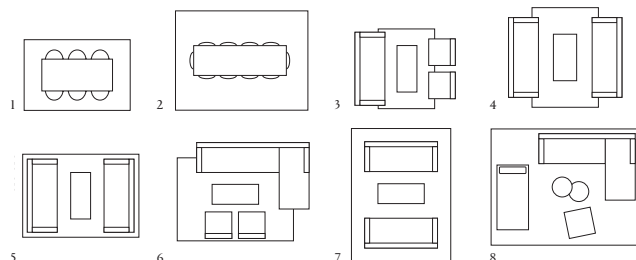

Examples of commonly used rug sizes:

1. Dining table with 6 chairs: rug size 200x300 cm
2. Dining table with 10 chairs: rug size 300x400 cm
3. Three-seat couch with armchairs: rug size 170x240 cm
4. Three-seat double couch: rug size 200x300 cm
5. Three-seat double couch: rug size 250x350 cm
6. Corner sofa with armchairs: rug size 250x350 cm
7. Three-seat double couch: rug size 300x400 cm
8. Corner sofa with daybed and armchair: rug size 350x450 cm

OTHER INFORMATION

- Depending on the materials used and the rug-making process, dimensions may vary by up to 5% so please state maximum or minimum dimensions when placing your order.
- Note that all rugs from Kasthall are made from natural materials. Variations in color and texture can therefore arise between batches of yarn and dye baths.
- Rugs should be laid on an underlay that prevents them from moving on all types of flooring. This extends the life of the rug and reduce the risk of slipping.
- The use of backing fixes the dimensions of a rug and extends its life. This is recommended for rugs that are wider than 200 cm and/or those larger than six sqm.