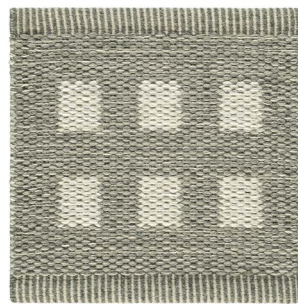

Misty Green 885