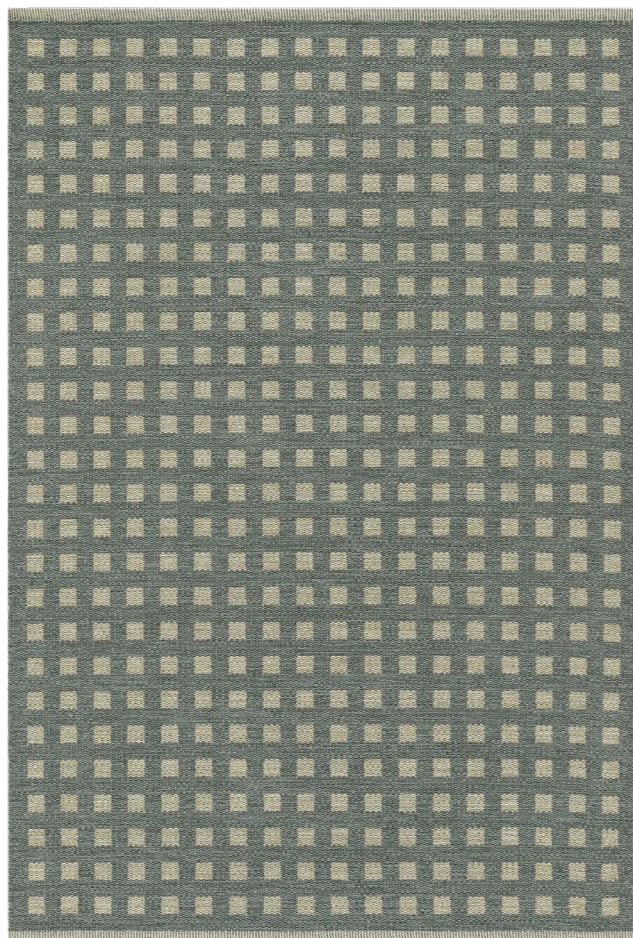

KASTHALL

SUGAR CUBE ICON
GUNILLA LAGERHEM
ULLBERG / KASTHALL
DESIGN STUDIO

PRODUCT SPECIFICATIONS SUGAR CUBE ICON

Sugar Cube, an elegant and contemporary Arkadpattern. Originally a design of the Kasthall's Arkad family, Sugar Cube Icon is a woven rug in pure wool. As the name describes, the pattern takes the shape of a sugar cube. A bright square surrounded by a contrasting color that creates an elegant, clear, and contemporary pattern. Now available in five soft and warm colors, all inspired by nature's fantastic color variations.

PRODUCT TYPE: Woven rug in pure wool

WEFT MATERIAL: 100% wool

WARP MATERIAL: 100% linen

TOTAL HEIGHT: approx. 7 mm

TOTAL WEIGHT: approx. 2310 g/m²

SIZE: Suggested sizes; 85x240 cm, 135x200 cm, 160x240 cm, 195x300 cm, 240x350 cm, 290x400 cm, 340x450 cm.

SUGAR CUBE ICON

Design GUNILLA LAGERHEM ULLBERG/KASTHALL DESIGN STUDIO
Woven rug in pure wool

Rye Beige 884

Slate blue 588

Misty Green 885

Yellow Ocher 484

Dark Verona 382

Rug 160x240 cm, Rye Beige 884