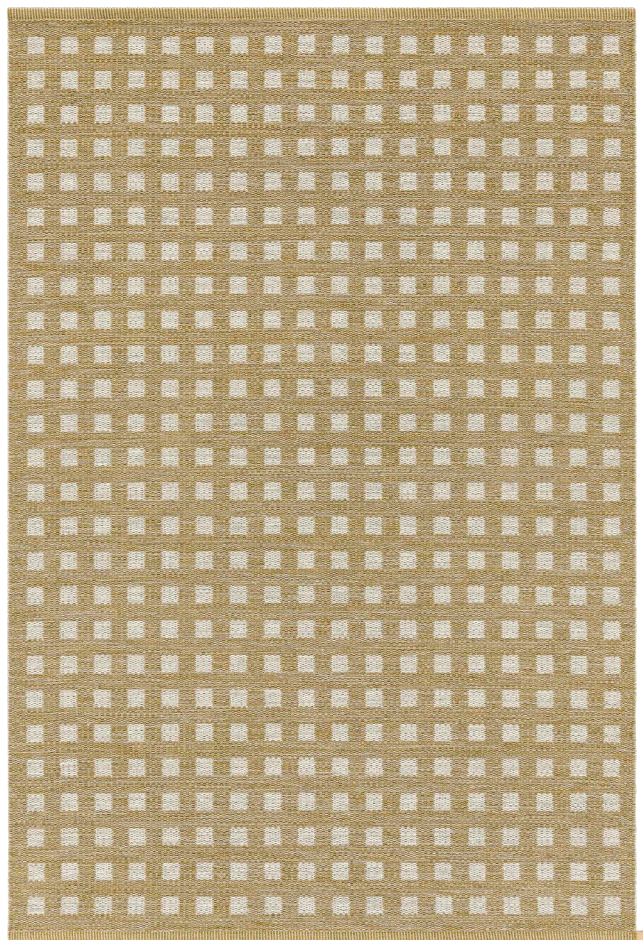

Rug 160x240 cm, Yellow Ocher 484