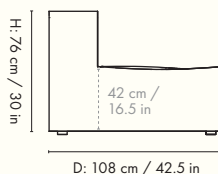

COMBINATION – LARGE