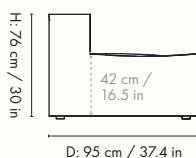

COMBINATION – SMALL