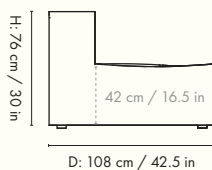

COMBINATION – LARGE