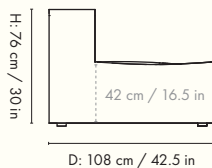

COMBINATION – LARGE