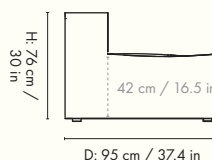

COMBINATION – SMALL