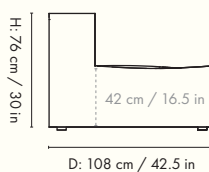

COMBINATION – LARGE