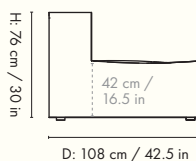

COMBINATION – LARGE