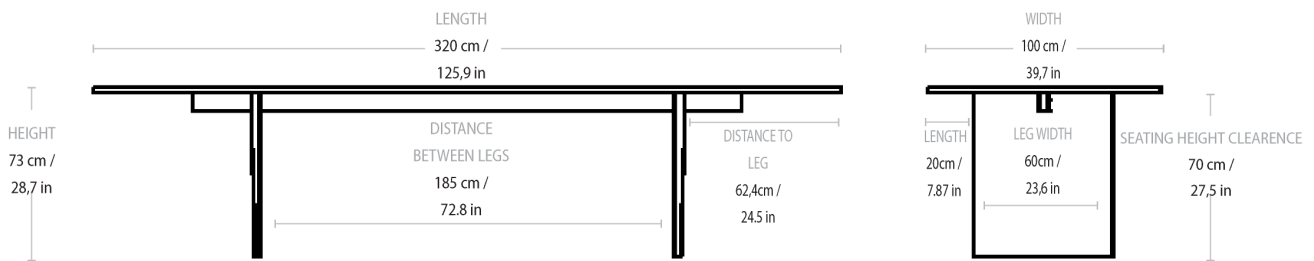

Materials & Finishes

TABLE TOP FINISH Light Stained Oak Veneer, Brown/Black Stained Ash Veneer

STRUCTURE AND LEGS FINISH Light Stained Oak Veneer, Black Stained Ash Veneer

MATERIALS

MDF, Veneer

Dimensions

WIDTH	260cm / 102.3in
DEPTH	100cm / 39.3in
HEIGHT	73cm / 28.7in
SEATING HEIGHT CLEARANCE	70cm / 27.5in
TABLE TOP THICKNESS	30cm / 11.8in

KEY FEATURES	Knockdown
--------------	-----------

Private Dining Table 320cm

Space copenhagen - 2021

ITEM NUMBER	Private Dining Table - 320cm	55270 (10111684, 10111685)
DESCRIPTION	The Private Dining Tables share the elegance, symmetry, and inspiration from traditional Japanese joinery with the rest of Space Copenhagen's Private Collection. The veneered wood tabletops, in Brown Black Stained Ash and Light Stained Oak, are joined to the two tapered legs via a solid wood crossbeam, resulting in a sturdy stance and a refined appearance.	

Materials & Finishes

TABLE TOP FINISH Light Stained Oak Veneer, Brown/Black Stained Ash Veneer

STRUCTURE AND LEGS FINISH Light Stained Oak Veneer, Black Stained Ash Veneer

MATERIALS

MDF, Veneer

Dimensions

WIDTH	320cm / 126in
DEPTH	100cm / 39.3in
HEIGHT	73cm / 28.7in
SEATING HEIGHT CLEARANCE	70cm / 27.5in
TABLE TOP THICKNESS	30cm / 11.8in

Weight Private Dining 320cm

TOTAL WEIGHT	102kg / 224.8lbs
TABLE TOP WEIGHT	82kg / 180.7lbs
BASE WEIGHT	15kg / 33lbs

Number of parcels 1

PACKAGING 'WITH PALLET'

PACKAGING LENGTH	335cm / 131.9in
PACKAGING WIDTH	118.5cm / 46.6in