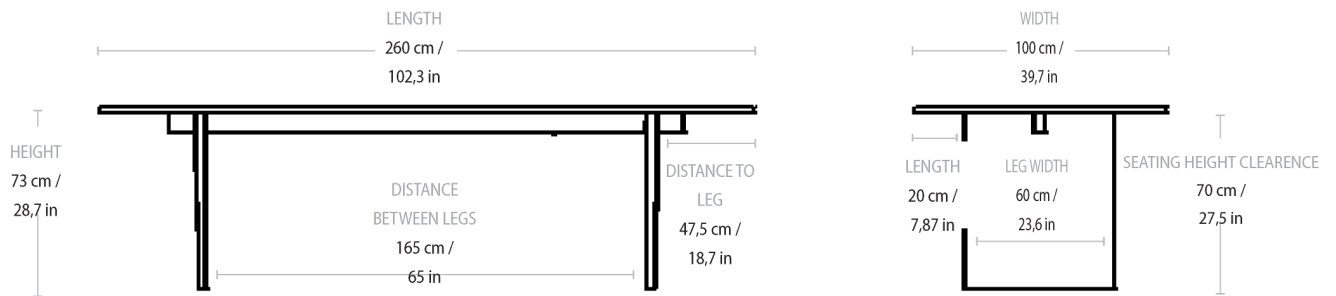

Materials & Finishes

TABLE TOP FINISH Light Stained Oak Veneer, Brown/Black Stained Ash Veneer

STRUCTURE AND LEGS FINISH Light Stained Oak Veneer, Black Stained Ash Veneer

MATERIALS

MDF, Veneer

Dimensions

WIDTH	260cm / 102.3in
DEPTH	100cm / 39.3in
HEIGHT	73cm / 28.7in
SEATING HEIGHT CLEARANCE	70cm / 27.5in
TABLE TOP THICKNESS	30cm / 11.8in

Weight Private Dining 260cm

TOTAL WEIGHT	85.5kg / 188.5lbs
TABLE TOP WEIGHT	66kg / 145lbs
BASE WEIGHT	15kg / 33lbs

Number of parcels 1

PACKAGING 'WITH PALLET'

PACKAGING LENGTH	275cm / 102.2in
PACKAGING WIDTH	118.5cm / 46.6in

Materials & Finishes

TABLE TOP FINISH Light Stained Oak Veneer, Brown/Black Stained Ash Veneer

STRUCTURE AND LEGS FINISH Light Stained Oak Veneer, Black Stained Ash Veneer

MATERIALS

MDF, Veneer

Dimensions

WIDTH	320cm / 126in
DEPTH	100cm / 39.3in
HEIGHT	73cm / 28.7in
SEATING HEIGHT CLEARANCE	70cm / 27.5in
TABLE TOP THICKNESS	30cm / 11.8in

Weight Private Dining 320cm

TOTAL WEIGHT	102kg / 224.8lbs
TABLE TOP WEIGHT	82kg / 180.7lbs
BASE WEIGHT	15kg / 33lbs

Number of parcels 1

PACKAGING 'WITH PALLET'

PACKAGING LENGTH	335cm / 131.9in
PACKAGING WIDTH	118.5cm / 46.6in