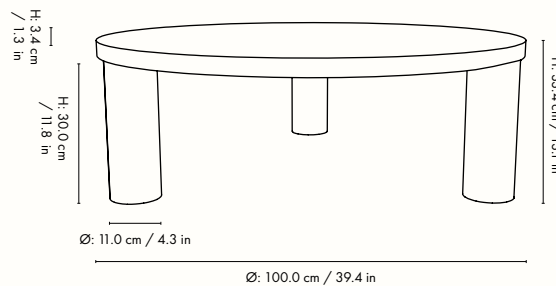

Measurements

The mark of responsible forestry