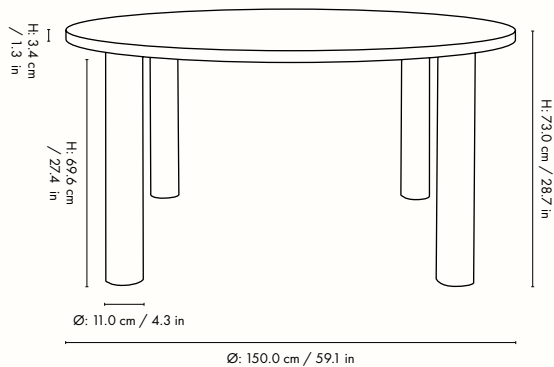

1104269341
Natural

1104264475
Star

1104264474
Lines

Information

Size: Ø: 65 x H: 41.4 cm / Ø: 25.6 x H: 16.3 in

Material: Star: Handmade marquetry table top in star formation with plain legs. Smoked and black oak veneer with MDF core. Lines: Striped handmade marquetry legs with plain table top. Smoked and black oak veneer with MDF core. Natural: Poplar burl veneer with MDF core FSC™ Mix certified wood

1104265563
Star

Information

Size: Ø: 150 x H: 73 cm / Ø: 59.1 x H: 28.7 in

Material: FSC™ Mix certified oak veneer with MDF core.
Handmade marquetry table top in star formation with plain legs. Smoked oak.

Care: Wipe with a damp cloth. Do not leave the surface wet

Attention: This table is tested to adhere to strength and durability standards, with tests based on a maximum load of 225 kg

Country of origin: Italy

Net weight: 0.5 kg

Packsize: 1

Measurements

The mark of
responsible forestry

Post Dining Table – Seating Overview

Based upon Herman Chair and at least 60 cm seating space per person

Post Dining Table

Space to feel comfortably you