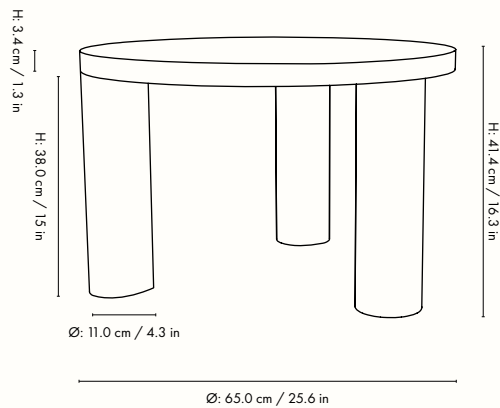

Measurements

The mark of responsible forestry