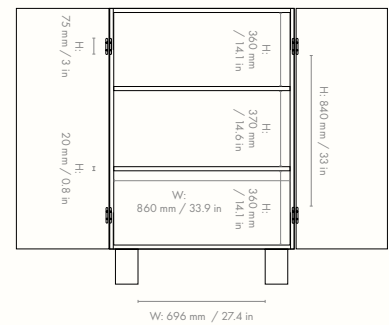

1104265719
Smoked Oak

Information

Size: H: 134 x W: 92 x D: 42.5 cm /
H: 52.8 x W: 36.2 x D: 16.7 in

Material: Oiled smoked dark/light oak veneer with chipboard panels. FSC™ Mix certified wood
Care: Wipe with a damp cloth. Do not leave the surface wet

Info: Cabinet with two shelves. Registered design

Country of origin: Italy

Net weight: 90 kg

Packsize: 1

Measurements

W: 449 mm / 17.7 in

The mark of responsible forestry

Post Coffee Table – Small – Colours

1104265476
Lemonade

1104265478
Ice Blue

1104265475
Cashmere

1104265477
Olive

Information

Size: Ø: 65 x H: 41.4 cm / Ø: 25.6 x H: 16.3 in

Material: FSC™ certified MDF. High-gloss lacquered

Care: Wipe with a damp cloth

1104269341
Natural

1104264475
Star

1104264474
Lines

Information

Size: Ø: 65 x H: 41.4 cm / Ø: 25.6 x H: 16.3 in

Material: Star: Handmade marquetry table top in star formation with plain legs. Smoked and black oak veneer with MDF core. Lines: Striped handmade marquetry legs with plain table top. Smoked and black oak veneer with MDF core. Natural: Poplar burl veneer with MDF core FSC™ Mix certified wood