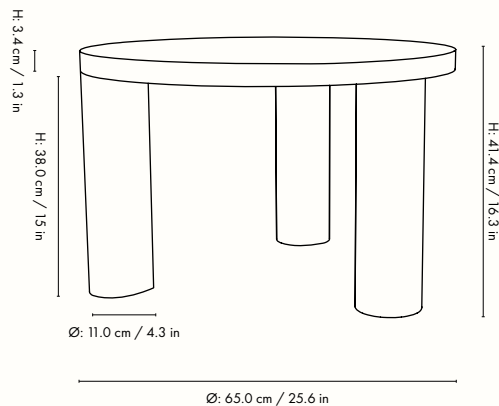

Measurements

The mark of responsible forestry