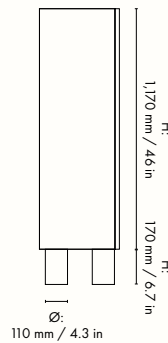

1104265719
Smoked Oak

Information

Size: H: 134 x W: 92 x D: 42.5 cm /
H: 52.8 x W: 36.2 x D: 16.7 in

Material: Oiled smoked dark/light oak veneer with chipboard panels. FSC™ Mix certified wood
Care: Wipe with a damp cloth. Do not leave the surface wet

Info: Cabinet with two shelves. Registered design

Country of origin: Italy

Net weight: 90 kg

Packsize: 1

Measurements

W: 449 mm / 17.7 in

The mark of responsible forestry

Post Coffee Table – Small – Colours

1104265476
Lemonade

1104265478
Ice Blue

1104265475
Cashmere

1104265477
Olive

Information

Size: Ø: 65 x H: 41.4 cm / Ø: 25.6 x H: 16.3 in

Material: FSC™ certified MDF. High-gloss lacquered

Care: Wipe with a damp cloth

1104269341
Natural

1104264475
Star

1104264474
Lines

Information

Size: Ø: 65 x H: 41.4 cm / Ø: 25.6 x H: 16.3 in

Material: Star: Handmade marquetry table top in star formation with plain legs. Smoked and black oak veneer with MDF core. Lines: Striped handmade marquetry legs with plain table top. Smoked and black oak veneer with MDF core. Natural: Poplar burl veneer with MDF core FSC™ Mix certified wood