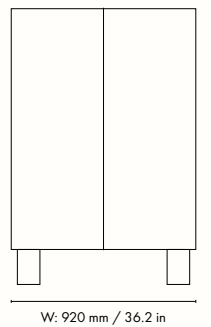

1104265719
Smoked Oak

Information

Size: H: 134 x W: 92 x D: 42.5 cm /
H: 52.8 x W: 36.2 x D: 16.7 in

Material: Oiled smoked dark/light oak veneer with chipboard panels. FSC™ Mix certified wood
Care: Wipe with a damp cloth. Do not leave the surface wet

Info: Cabinet with two shelves. Registered design

Country of origin: Italy

Net weight: 90 kg

Packsize: 1

Measurements

W: 449 mm / 17.7 in

The mark of responsible forestry

Post Coffee Table – Small – Colours

1104265476
Lemonade

1104265478
Ice Blue

1104265475
Cashmere

1104265477
Olive

Information

Size: Ø: 65 x H: 41.4 cm / Ø: 25.6 x H: 16.3 in

Material: FSC™ certified MDF. High-gloss lacquered

Care: Wipe with a damp cloth

1104269341
Natural

1104264475
Star

1104264474
Lines

Information

Size: Ø: 65 x H: 41.4 cm / Ø: 25.6 x H: 16.3 in

Material: Star: Handmade marquetry table top in star formation with plain legs. Smoked and black oak veneer with MDF core. Lines: Striped handmade marquetry legs with plain table top. Smoked and black oak veneer with MDF core. Natural: Poplar burl veneer with MDF core FSC™ Mix certified wood