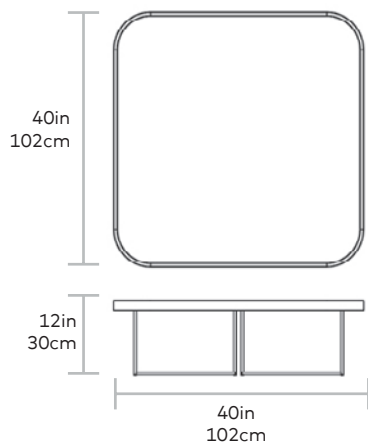

## Porter Square Coffee Table

Gus\*

**MATERIAL** > Solid Walnut or Ash

**BASE** > Solid Metal Rod Base

The Square Porter Coffee Table offers an expansive, low-profile surface with refined, modern elements. It features a veneered wood top and a raised, solid wood edge detail with rounded corners. The eye-catching base features an architectural arrangement of two, powder-coated metal triangles. Part of the Porter Series, it is designed to nest with the Porter End Table.