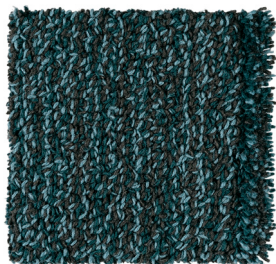

PRODUCT TYPE: Hand tufted bouclé rug in pure wool

PILE MATERIAL: 100% wool

BASE FABRIC: Polyester

BACKING MATERIAL: Polypropylene and recycled yarn

ADHESIVE: Aqueous acrylic adhesive

SIZE: Any size and shape available. Or choose amongst our suggested sizes: 140x200 cm, 170x240 cm, 200x300 cm, 250x350 cm, 300x400 cm, 350x450 cm. Round: Ø 240 cm.

POPPY

Design KASTHALL DESIGN STUDIO
Hand tufted bouclé rug in pure wool

Delicate White 801

Quiet Beige 800

Harmonic Silver 501

Melancholic Grey 502

Mellow Blue 200

Cool Green 300

Mystic Mauve 620

Playful Purple 621

Daring Rust 700

Happy Orange 400

Rebellious Red 100

Secret Black 500

KASTHALL HQ SWEDEN

Phone +46 320 20 59 00, Fax +46 320 20 59 01
Fritslavägen 42, Box 254, SE-511 23 Kinna, Sweden
info@kasthall.se