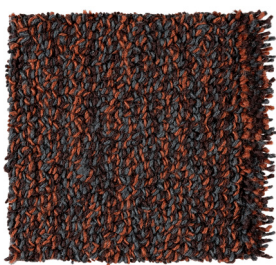

Daring Rust 700