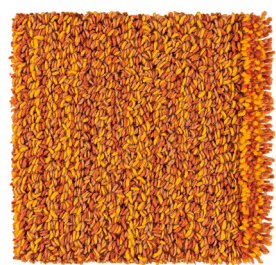

Happy Orange 400