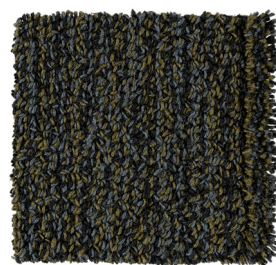

PRODUCT TYPE: Hand tufted bouclé rug in pure wool

PILE MATERIAL: 100% wool

BASE FABRIC: Polyester

BACKING MATERIAL: Polypropylene and recycled yarn

ADHESIVE: Aqueous acrylic adhesive

SIZE: Any size and shape available. Or choose amongst our suggested sizes: 140x200 cm, 170x240 cm, 200x300 cm, 250x350 cm, 300x400 cm, 350x450 cm. Round: Ø 240 cm.

Mystic Mauve 620

Playful Purple 621

Daring Rust 700

Happy Orange 400

Rebellious Red 100

Secret Black 500

KASTHALL HQ SWEDEN

Phone +46 320 20 59 00, Fax +46 320 20 59 01
Fritslavägen 42, Box 254, SE-511 23 Kinna, Sweden
info@kasthall.se