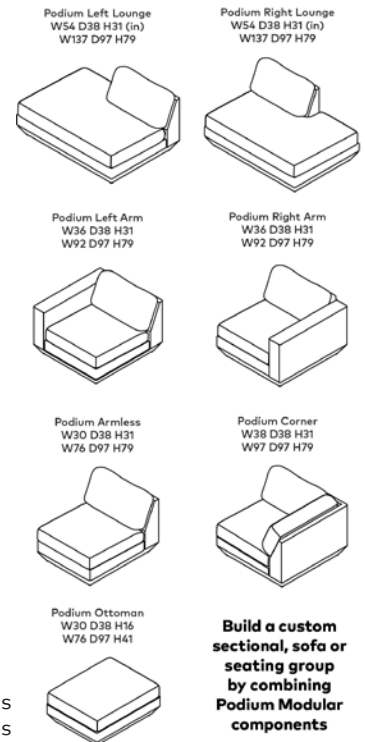

Podium Modular 5PC Corner Sectional

UPHOLSTERY > Fabric

The Podium Modular Collection is an adaptable seating system that brings modern elegance and luxurious comfort to any space. The Podium features seven core components (Right Arm, Left Arm, Armless, Corner, Ottoman, Left Lounge and Right Lounge) that can be arranged in unlimited configurations to suit any vision or layout. Components can then be easily reconfigured or added later to adapt to your evolving lifestyle. Each component showcases a relaxed silhouette inspired by 1970's Modernism: a low and deep sit created by plush seat and back cushions (filled with eco-friendly synthetic down derived from recycled water bottles), and an attractive, subtly angled, chamfered base. The frames are constructed with kiln-dried 100% FSC®-Certified hardwood in support of responsible forest management.