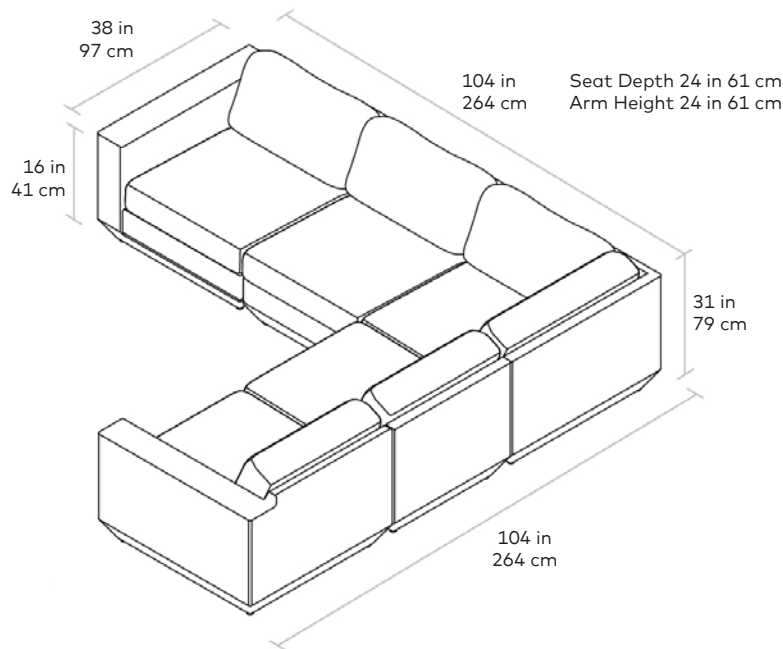

Podium Modular 5PC Corner Sectional

UPHOLSTERY > Fabric

The Podium Modular Collection is an adaptable seating system that brings modern elegance and luxurious comfort to any space. The Podium features seven core components (Right Arm, Left Arm, Armless, Corner, Ottoman, Left Lounge and Right Lounge) that can be arranged in unlimited configurations to suit any vision or layout. Components can then be easily reconfigured or added later to adapt to your evolving lifestyle. Each component showcases a relaxed silhouette inspired by 1970's Modernism: a low and deep sit created by plush seat and back cushions (filled with eco-friendly synthetic down derived from recycled water bottles), and an attractive, subtly angled, chamfered base. The frames are constructed with kiln-dried 100% FSC®-Certified hardwood in support of responsible forest management.