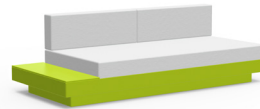

charcoal:
PO-S1-(cushion code)-CG

black:
PO-S1-(cushion code)-BL

cloud:
PO-S1-(cushion code)-CW

leaf:
PO-S1-(cushion code)-LG

apple red:
PO-S1-(cushion code)-AR

driftwood:
PO-S1-(cushion code)-DW

navy blue:
PO-S1-(cushion code)-NB