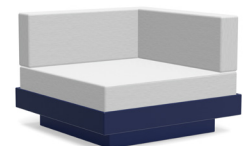

shipping: Pallet

ships knocked down

charcoal:
PO-C-(cushion code)-CG

black:
PO-C-(cushion code)-BL

cloud:
PO-C-(cushion code)-CW

leaf:
PO-C-(cushion code)-LG

apple red:
PO-C-(cushion code)-AR

driftwood:
PO-C-(cushion code)-DW