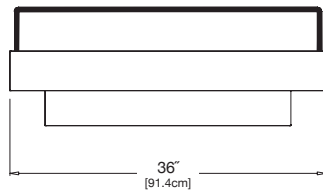

charcoal: 40483

navy: 5493

collection: platform one
material: recycled HDPE
dimensions: width: 36" (91.4cm)
 depth: 36" (91.4cm)
 height: 25.5" (64.8cm)
weight: 45 lbs (20.4kg)

pairs well with sectional sofas and corner.