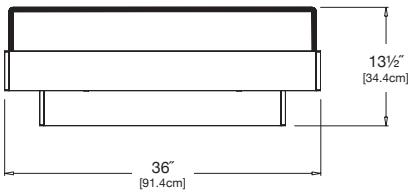

charcoal: 40483

navy: 5493

collection: platform one
material: recycled HDPE
dimensions: width: 36" (91.4cm)
 depth: 36" (91.4cm)
 height: 25.5" (64.8cm)
weight: 45 lbs (20.4kg)

pairs well with sectional sofas and corner.