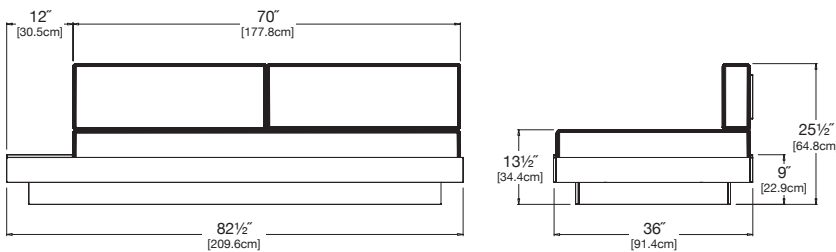

navy: 5493

collection: platform one
material: recycled HDPE
dimensions: width: 82.5" (209.6cm)
 depth: 36" (91.4cm)
 height: 25.5" (64.8cm)
weight: 114 lbs (51.7kg)

pairs well with sectional corner and ottoman.