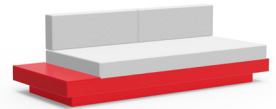

shipping: Pallet

ships fully assembled

charcoal:
PO-S1-(cushion code)-CG

black:
PO-S1-(cushion code)-BL

cloud:
PO-S1-(cushion code)-CW

leaf:
PO-S1-(cushion code)-LG

apple red:
PO-S1-(cushion code)-AR

driftwood:
PO-S1-(cushion code)-DW