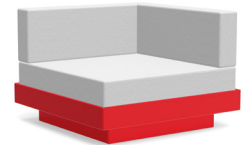

shipping: Pallet

ships knocked down

charcoal:
PO-C-(cushion code)-CG

black:
PO-C-(cushion code)-BL

cloud:
PO-C-(cushion code)-CW

leaf:
PO-C-(cushion code)-LG

apple red:
PO-C-(cushion code)-AR

driftwood:
PO-C-(cushion code)-DW