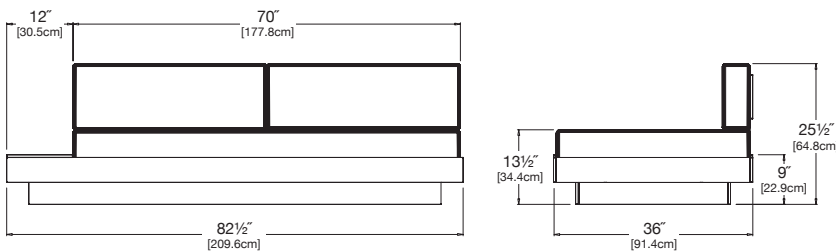

charcoal: 40483

navy: 5493

collection: platform one
material: recycled HDPE
dimensions: width: 36" (91.4cm)
 depth: 36" (91.4cm)
 height: 25.5" (64.8cm)
weight: 45 lbs (20.4kg)

pairs well with sectional sofas and corner.

charcoal: 40483

navy: 5493

collection: platform one
material: recycled HDPE
dimensions: width: 82.5" (209.6cm)
 depth: 36" (91.4cm)
 height: 25.5" (64.8cm)
weight: 114 lbs (51.7kg)

pairs well with sectional corner and ottoman.