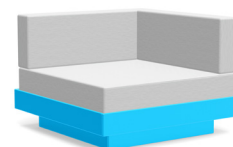

shipping: Pallet

ships knocked down

charcoal:
PO-C-(cushion code)-CG

black:
PO-C-(cushion code)-BL

cloud:
PO-C-(cushion code)-CW

leaf:
PO-C-(cushion code)-LG

apple red:
PO-C-(cushion code)-AR

driftwood:
PO-C-(cushion code)-DW

navy blue:
PO-C-(cushion code)-NB

sky:
PO-C-(cushion code)-SB

sunset:
PO-C-(cushion code)-OR

cushion codes:

regatta: 5493

silver: 40433

flax: 5492

petal: 40431