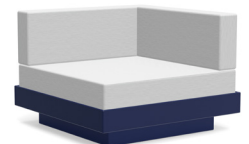

shipping: Pallet

ships knocked down

charcoal:
PO-C-(cushion code)-CG

black:
PO-C-(cushion code)-BL

cloud:
PO-C-(cushion code)-CW

leaf:
PO-C-(cushion code)-LG

apple red:
PO-C-(cushion code)-AR

driftwood:
PO-C-(cushion code)-DW