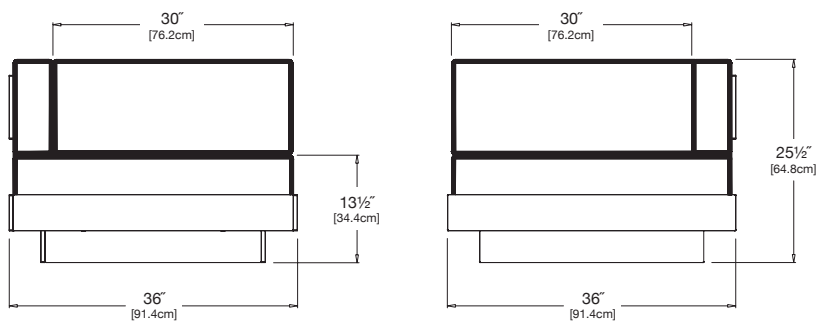

navy: 5493

collection: platform one
material: recycled HDPE
dimensions: width: 82.5" (209.6cm)
 depth: 36" (91.4cm)
 height: 25.5" (64.8cm)
weight: 114 lbs (51.7kg)

pairs well with sectional corner and ottoman.

charcoal: 40483

navy: 5493

collection: platform one
material: recycled HDPE
dimensions: width: 36" (91.4cm)
 depth: 36" (91.4cm)
 height: 25.5" (64.8cm)
weight: 68 lbs (30.8kg)

pairs well with sectional sofas and lounge.

charcoal: 40483

navy: 5493

collection: platform one
material: recycled HDPE
dimensions: width: 36" (91.4cm)
 depth: 36" (91.4cm)
 height: 25.5" (64.8cm)
weight: 45 lbs (20.4kg)

pairs well with sectional sofas and corner.