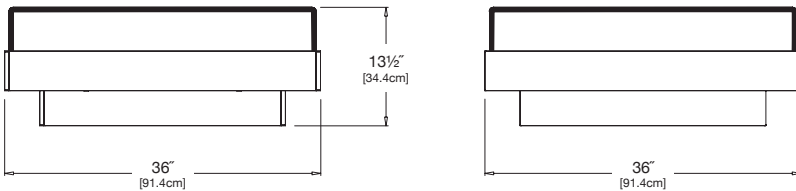

charcoal: 40483

navy: 5493

collection: platform one
material: recycled HDPE
dimensions: width: 36" (91.4cm)
 depth: 36" (91.4cm)
 height: 25.5" (64.8cm)
weight: 45 lbs (20.4kg)

pairs well with sectional sofas and corner.