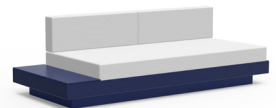

shipping: Pallet

ships fully assembled

charcoal:
PO-S1-(cushion code)-CG

black:
PO-S1-(cushion code)-BL

cloud:
PO-S1-(cushion code)-CW

leaf:
PO-S1-(cushion code)-LG

apple red:
PO-S1-(cushion code)-AR

driftwood:
PO-S1-(cushion code)-DW

navy blue:
PO-S1-(cushion code)-NB

sky:
PO-S1-(cushion code)-SB

sunset:
PO-S1-(cushion code)-OR

cushion codes:

regatta: 5493

silver: 40433

flax: 5492

petal: 40431