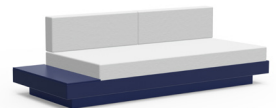

charcoal:
PO-S1-(cushion code)-CG

black:
PO-S1-(cushion code)-BL

cloud:
PO-S1-(cushion code)-CW

leaf:
PO-S1-(cushion code)-LG

apple red:
PO-S1-(cushion code)-AR

driftwood:
PO-S1-(cushion code)-DW

navy blue:
PO-S1-(cushion code)-NB

sky:
PO-S1-(cushion code)-SB

sunset:
PO-S1-(cushion code)-OR

cushion codes:

regatta: 5493

silver: 40433

flax: 5492

petal: 40431

charcoal: 40483