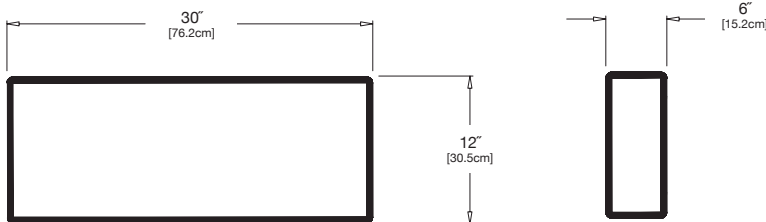

flax: 5492

petal: 40431

charcoal: 40483

navy: 5493

collection: platform one
material: recycled HDPE

dimensions: width: 30" (76.2cm)
depth: 6" (15.2cm)
height: 12" (30.5cm)

weight: 11 lbs (5.0kg)

add to sectional sofas, corner or lounge.