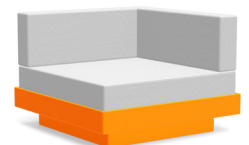

sunset:
PO-C-(cushion code)-OR