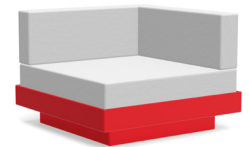

shipping: Pallet

ships knocked down

charcoal:
PO-C-(cushion code)-CG

black:
PO-C-(cushion code)-BL

cloud:
PO-C-(cushion code)-CW

leaf:
PO-C-(cushion code)-LG

apple red:
PO-C-(cushion code)-AR

driftwood:
PO-C-(cushion code)-DW