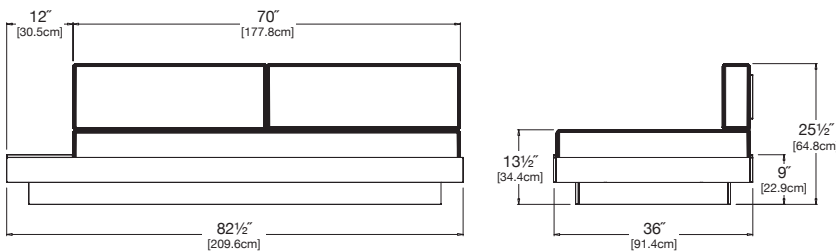

charcoal: 40483

navy: 5493

collection: platform one
material: recycled HDPE
dimensions: width: 82.5" (209.6cm)
 depth: 36" (91.4cm)
 height: 25.5" (64.8cm)
weight: 114 lbs (51.7kg)

pairs well with sectional corner and ottoman.