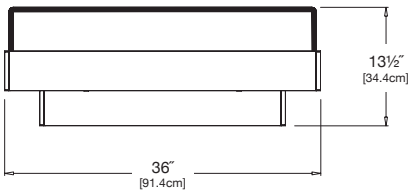

charcoal: 40483

navy: 5493

collection: platform one
material: recycled HDPE
dimensions: width: 36" (91.4cm)
 depth: 36" (91.4cm)
 height: 25.5" (64.8cm)
weight: 68 lbs (30.8kg)

pairs well with sectional sofas and lounge.

charcoal: 40483

navy: 5493

collection: platform one
material: recycled HDPE
dimensions: width: 36" (91.4cm)
 depth: 36" (91.4cm)
 height: 25.5" (64.8cm)
weight: 45 lbs (20.4kg)

pairs well with sectional sofas and corner.