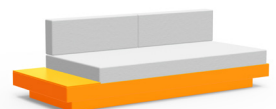

sunset:
PO-S1-(cushion code)-OR