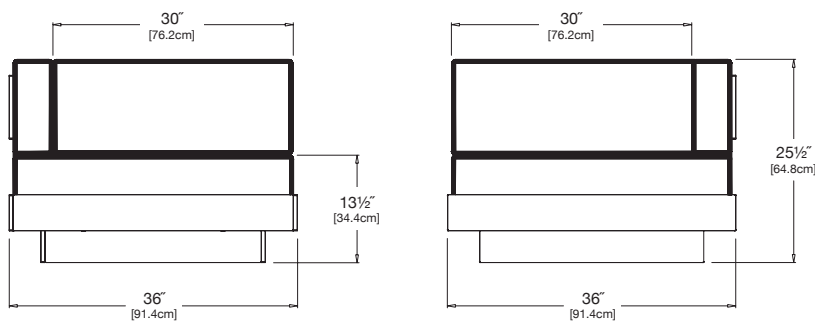

charcoal: 40483

navy: 5493

collection: platform one
material: recycled HDPE
dimensions: width: 36" (91.4cm)
 depth: 36" (91.4cm)
 height: 25.5" (64.8cm)
weight: 68 lbs (30.8kg)

pairs well with sectional sofas and lounge.