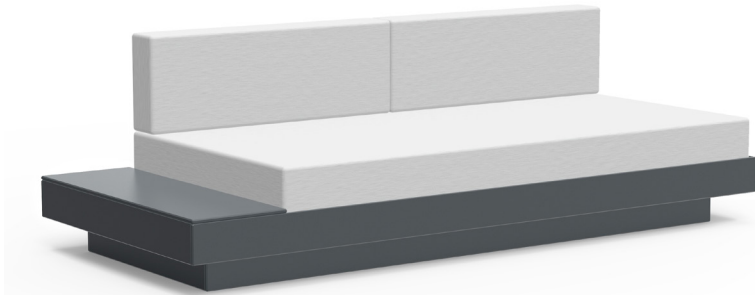

charcoal: 40483

navy: 5493

collection: platform one
material: recycled HDPE
dimensions: width: 36" (91.4cm)
 depth: 36" (91.4cm)
 height: 25.5" (64.8cm)
weight: 45 lbs (20.4kg)

pairs well with sectional sofas and corner.

shipping: Pallet

ships fully assembled

charcoal:
PO-S1-(cushion code)-CG

black:
PO-S1-(cushion code)-BL

cloud:
PO-S1-(cushion code)-CW

leaf:
PO-S1-(cushion code)-LG

apple red:
PO-S1-(cushion code)-AR

driftwood:
PO-S1-(cushion code)-DW