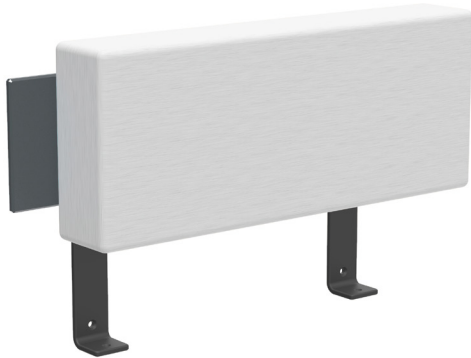

arm support extends past arm cushion to hold back cushion in place.

cushion codes:

collection: platform one
material: recycled HDPE

dimensions: width: 30" (76.2cm)
depth: 6" (15.2cm)
height: 12" (30.5cm)

weight: 11 lbs (5.0kg)

add to sectional sofas, corner or lounge.

shipping: Pallet

ships knocked down