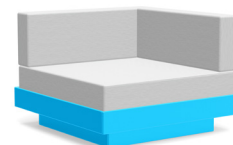

sky:
PO-C-(cushion code)-SB