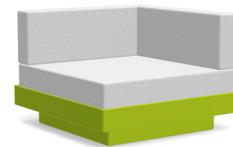

shipping: Pallet

ships knocked down

charcoal:
PO-C-(cushion code)-CG

black:
PO-C-(cushion code)-BL

cloud:
PO-C-(cushion code)-CW

leaf:
PO-C-(cushion code)-LG

apple red:
PO-C-(cushion code)-AR

driftwood:
PO-C-(cushion code)-DW

navy blue:
PO-C-(cushion code)-NB

sky:
PO-C-(cushion code)-SB

sunset:
PO-C-(cushion code)-OR

cushion codes:

regatta: 5493

silver: 40433

flax: 5492

petal: 40431