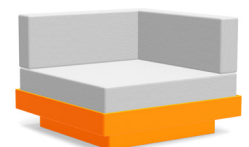

sunset:
PO-C-(cushion code)-OR