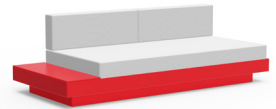

charcoal:
PO-S1-(cushion code)-CG

black:
PO-S1-(cushion code)-BL

cloud:
PO-S1-(cushion code)-CW

leaf:
PO-S1-(cushion code)-LG

apple red:
PO-S1-(cushion code)-AR

driftwood:
PO-S1-(cushion code)-DW

navy blue:
PO-S1-(cushion code)-NB