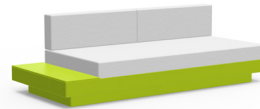

shipping: Pallet

ships fully assembled

charcoal:
PO-S1-(cushion code)-CG

black:
PO-S1-(cushion code)-BL

cloud:
PO-S1-(cushion code)-CW

leaf:
PO-S1-(cushion code)-LG

apple red:
PO-S1-(cushion code)-AR

driftwood:
PO-S1-(cushion code)-DW