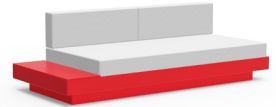

shipping: Pallet

ships fully assembled

charcoal:
PO-S1-(cushion code)-CG

black:
PO-S1-(cushion code)-BL

cloud:
PO-S1-(cushion code)-CW

leaf:
PO-S1-(cushion code)-LG

apple red:
PO-S1-(cushion code)-AR

driftwood:
PO-S1-(cushion code)-DW