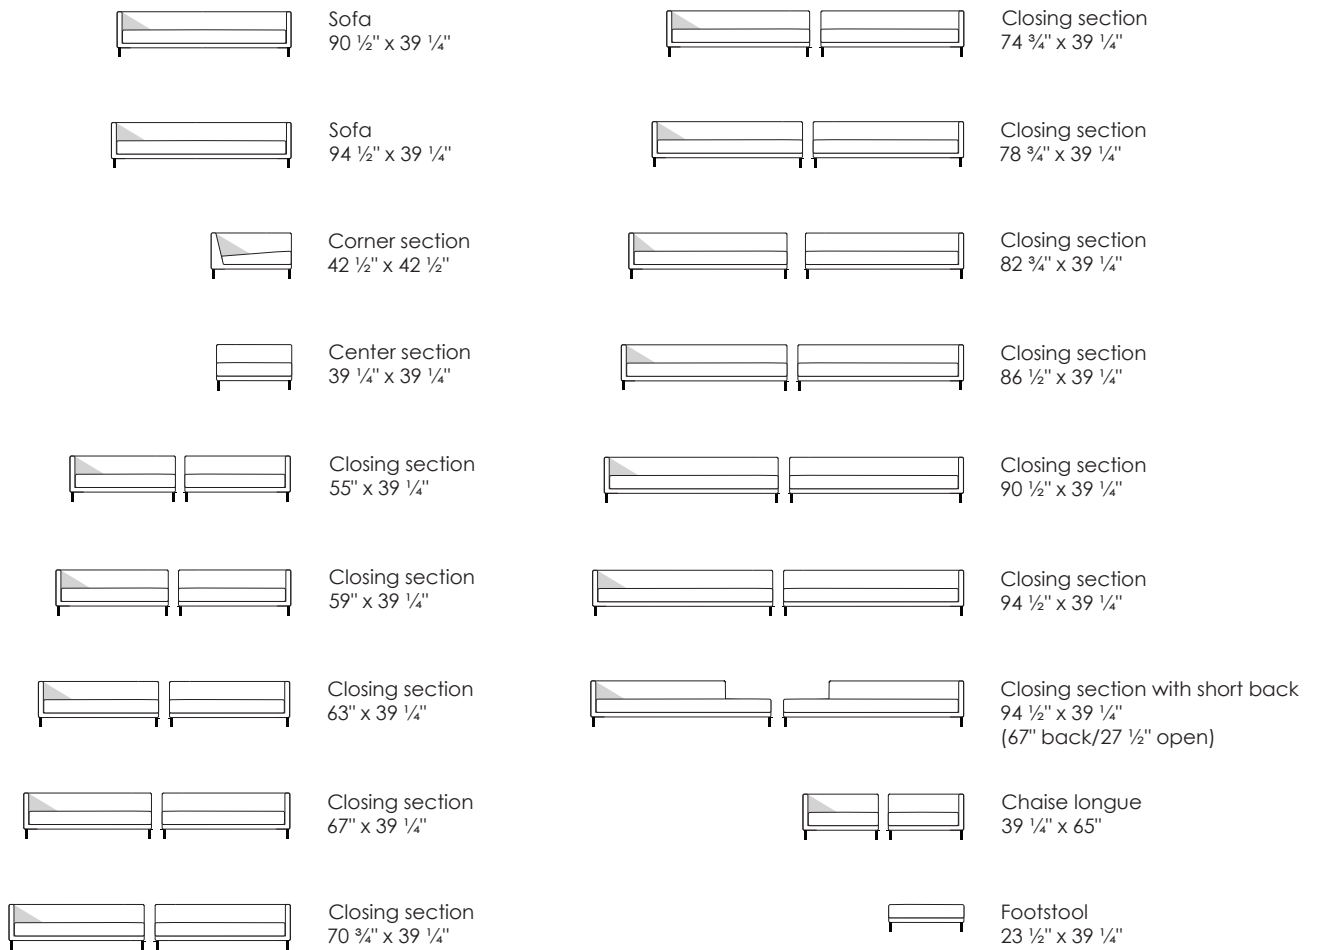

Model Plano · Design by Jens Juul Eilersen

Arm height: 24" · Arm width: 2 3/4" · Total depth (frame): 39 1/4" · Seat depth: 21 1/2" · Seat height: 15 3/4" · Total height (frame): 24"

Scale 1:100

All overall dimensions correspond to frame sizes.  
The drawings are not a detailed expression of how the final furniture appears.