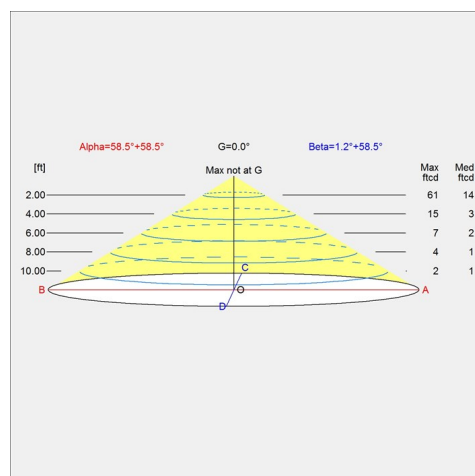

Voltage

120V

Light distribution diagrams

Cartesian