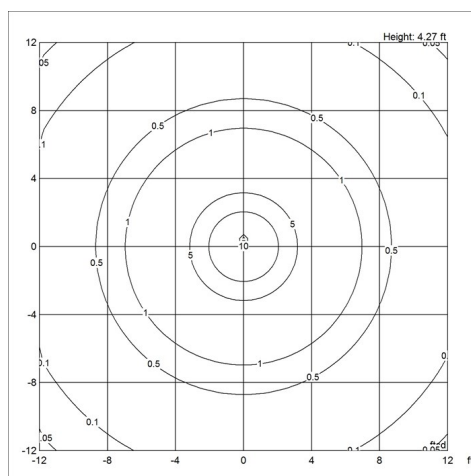

Isolux

Polar