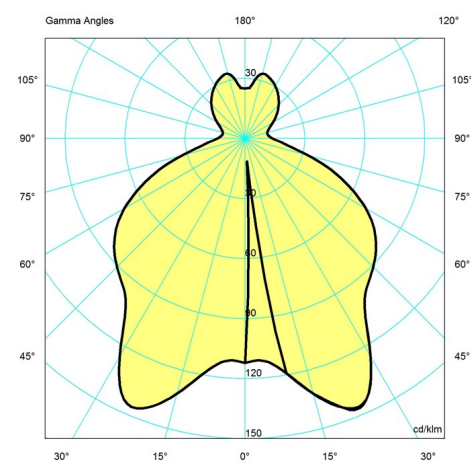

Spare parts & accessories

Product

FINGER SCREW SS M3X12 (3PCS) LOWER
PH 4½-3½ GLASS TABLE/FLOOR, MIDDLE SHADE
PH 4½-3½ GLASS TABLE/FLOOR, LOWER SHADE
PH 4½-3½ GLASS TABLE/FLOOR, TOPSHADE ACC
FINGER SCREW SS M3X16 (3PCS) MIDDLE

Variant number

5744610528
5744610612
5744610625
5744610722
5744610845