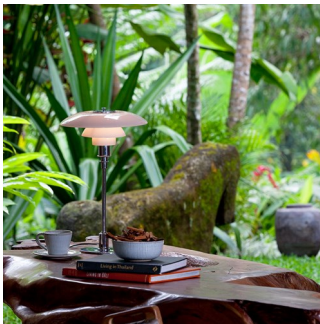

PH 3/2 Glass Table

The fixture is designed based on the principle of a reflective three-shade system, which directs the majority of the light downwards. The shades are made of hand blown opal three-layer glass, which is glossy on top and sandblasted matte on the underside, giving a soft and diffused light distribution.

Materials

Base: Black metalized or high lustre chrome plated, brass. Shades: Hand blown white opal glass. Top plate: Black metalized or high lustre chrome plated, spun brass. Stem: Black metalized or high lustre chrome plated, brass.