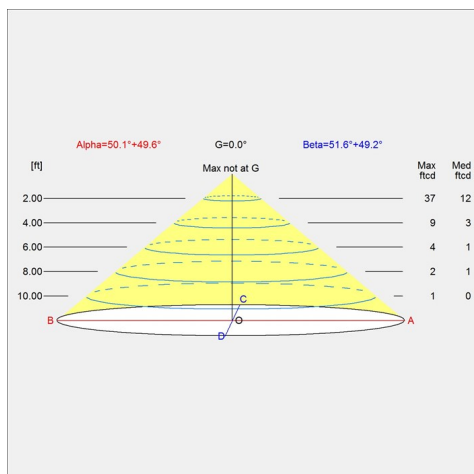

Sizes and weight

Width x Height x Length (in.) | 11.4 x 18.6 x 11.4 Max 6.6 lbs

Compliance

cULus, Dry location.

Light source

1x10W G16.5/candelabra

Product family

PH 3/2 Pendant

Weight

Min: 6.548 lbs Max: 6.629 lbs

Finish

Black metalized, Brass metalized, High lustre chrome plated

Voltage

120V

Light distribution diagrams

Cartesian