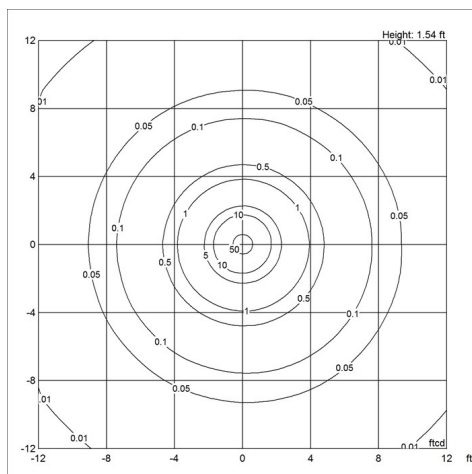

Voltage

120V

Light distribution diagrams

Isolux

Spare parts & accessories

Product	Variant number
FINGER SCREW SS M3X12 (3PCS) LOWER	5744610528
PH 3-2, MIDDLE SHADE, GLASS	5741481598
PH 3-2, LOWER SHADE, GLASS	5741481608
PH 3-2 TABLE/WALL, TOP SHADE, GLASS	5741481585
FINGER SCREW SS M2X8 (3PCS) MIDDLE	5744611116
FINGER SCREW BRASS RAW M2X8 (3PCS) MIDDLE	5744611271
FINGER SCREW BRASS RAW M3X12 (3PCS) LOWER	5744611284