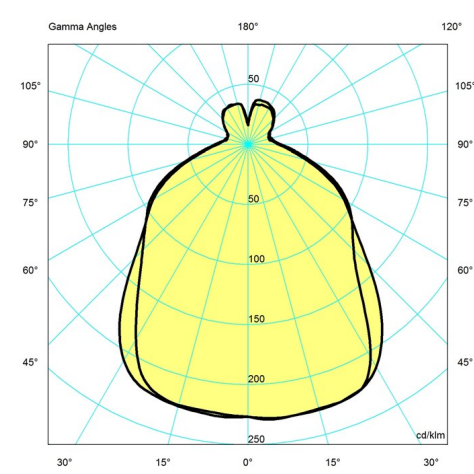

Polar

Spare parts & accessories

Product	Variant number
FINGER SCREW SS M3X12 (3PCS) LOWER	5744610528
PH 3-2, MIDDLE SHADE, GLASS	5741481598
PH 3-2, LOWER SHADE, GLASS	5741481608
PH 3-2 TABLE/WALL, TOP SHADE, GLASS	5741481585
FINGER SCREW SS M2X8 (3PCS) MIDDLE	5744611116
FINGER SCREW BRASS RAW M2X8 (3PCS) MIDDLE	5744611271
FINGER SCREW BRASS RAW M3X12 (3PCS) LOWER	5744611284