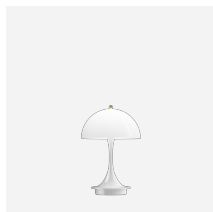

### Finish

White powder coated outside and pale rose wet painted inner side. Brass metallised.

### Materials

Leaves: Laser cut steel. Top shade: White outside with pale rose inner side, spun steel. Suspension: White. Frame: Brass metallised, laser cut steel.

## Related products

PH Artichoke Glass

PH Artichoke

AJ Mini Anniversary Edition

PH 5 Anniversary Edition

PH Artichoke Yellow Glass

PH Artichoke Pequin Stripes

PH Snowball Anniversary Edition