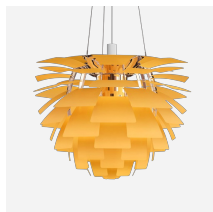

### Finish

White powder coated outside and pale rose wet painted inner side. Brass metallised.

### Materials

Leaves: Laser cut steel. Top shade: White outside with pale rose inner side, spun steel. Suspension: White. Frame: Brass metallised, laser cut steel.

## Related products

PH Artichoke Glass

PH Artichoke

AJ Mini Anniversary Edition

PH 5 Anniversary Edition

PH Artichoke Yellow Glass

PH Artichoke Pequin Stripes

PH Snowball Anniversary Edition