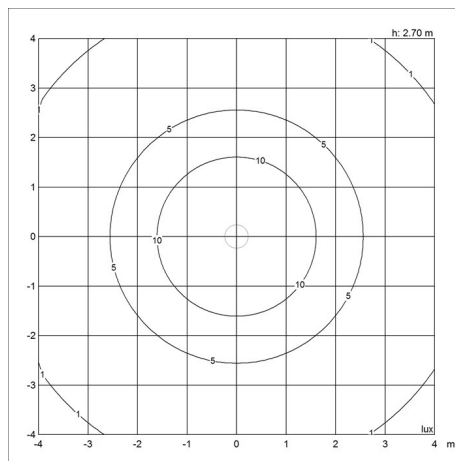

Design

Poul Henningsen

Weight

Min: 11.897 kg Max: 9.047 kg

Dimensions

Ø 480, Ø 600

Finish

Matte white/pale rose

Light distribution diagrams

Cartesian

Isolux

Polar