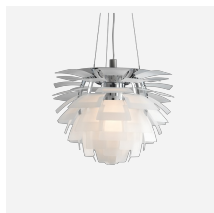

Related products

PH Artichoke Glass