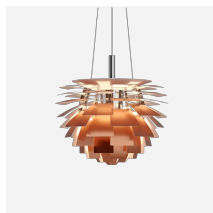

# PH ARTICHOKE ANNIVERSARY EDITION

The pendant illuminates any space with a 100% glare-free light due to the 72 leaves, which form 12 precisely positioned rows that hold six leaves each. The fixture ensures the light is distributed inwards as well as outwards, thereby emitting a beautiful and comfortable light. Moreover, the high quality of light is maintained in the energy efficient LED variant that creates the same renowned atmosphere around the pendant.

### Finish

White powder coated outside and pale rose wet painted inner side. Brass metallised.

### Materials

Leaves: Laser cut steel. Top shade: White outside with pale rose inner side, spun steel. Suspension: White. Frame: Brass metallised, laser cut steel.

## Related products

PH Artichoke Glass

PH Artichoke

AJ Mini Anniversary Edition

PH 5 Anniversary Edition

PH Artichoke Yellow Glass

PH Artichoke Pequin Stripes

PH Snowball Anniversary Edition