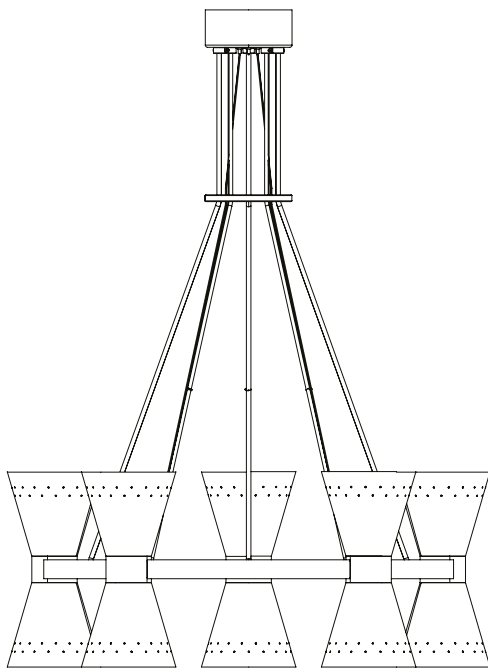

Audo

COPENHAGEN

COLLECTOR CHANDELIER 5
Design by *Alf Svensson*