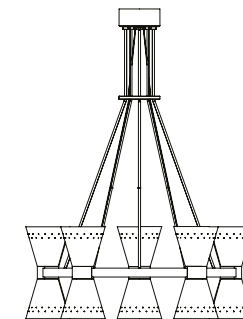

Congratulations on your new COLLECTOR
CHANDELIER 5
designed by *Alf Svensson* for Audo Copenhagen. We
hope you will enjoy using it.

Please follow these instructions carefully to ensure the
safe and correct installation of your new lamp.

感谢您购买由 Alf Svensson 设计的 COLLECTOR
CHANDELIER 5 吊灯, 希望您会喜欢此产品, 并依照这份
说明以确保正确安装产品。

为了您的安全, 在使用产品之前, 请您仔细阅读本产品说
明书。

1 x Lamp

Note

Contact a qualified electrician if you experience any issues during installation.
The external cable cannot be replaced. If damaged, it must be replaced only by the
manufacturer, their service agent or another qualified individual.

注意事项

如果您在安装过程中遇到任何问题, 请联系专业的电工。
此灯具的电源线不能替换; 如有损坏, 请联系制造商、服务代理或由专
业的电工替换。