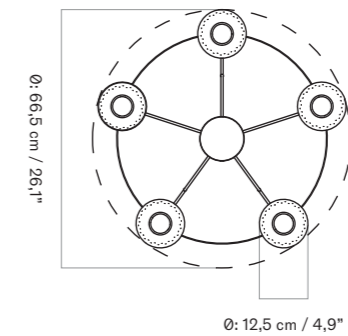

COLLECTOR CHANDELIER 5

Designed by *Alf Svensson*

Part of a collection of lights designed in the 1950s by Alf Svensson, the Collector, Chandelier 5 is striking in its mid-century aesthetic. A polished brass ring holds ten perforated metal shades to project the light both upwards and downwards.

PRODUCT TYPE
Chandelier

COLLI
1

ENVIRONMENT
Indoor

DIMENSIONS
H: 26 cm / 10,2"
Ø: 66,5 cm / 26,1"

COLOUR
Polished brass, crème

PRODUCTION PROCESS
Spun aluminium shade with milled brass details.

MATERIALS
Brass, steel, aluminium

WEIGHT
3,5 kg / 7,7 lb

VOLTAGE
CE: 220-240 V
US: 110-130 V

TECHNICAL SPECIFICATIONS

LIGHT SOURCE &
ENERGY EFFICIENCY CLASS
GU10 (CE) - 10 pcs
GU10 (US) - 10 pcs

Max 35 Watt

LIGHT SPECIFICATION
Bulbs not included.

DIMMER
No. The lamp can be connected to a dimmer system.

CANOPY
Yes, Brass, steel
Ø: 11,5 cm / 4,5"

CORD MATERIAL AND COLOUR
Flexible PVC cable, black, plug, black.

CORD LENGTH
400 cm / 158,5"

CLASSIFICATION
IP20, Class II

CERTIFICATIONS
CE certified, tests can be obtained upon request.

PACKAGING TYPE
Brown box

PACKAGING MEASUREMENTS
(H × W × D)
35 cm × 72 cm × 76 cm /
13,8" × 28,3" × 30"

MATERIALS & MAINTENANCE
Please visit audocph.com for materials, care and maintenance instructions.