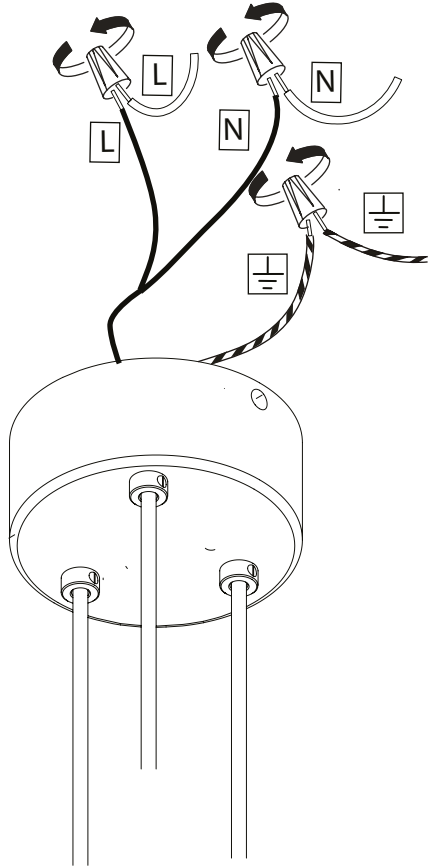

①

Only US version