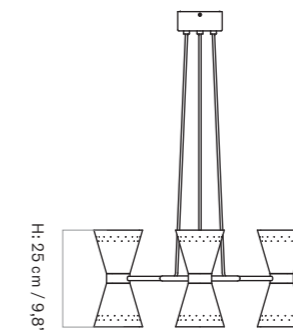

CRÈME
1394649

PRODUCT TYPE
Chandelier

COLLI
1

ENVIRONMENT
Indoor

DIMENSIONS
H: 25 cm / 9,8"
Ø: 61 cm / 24"

COLOUR
Polished brass, crème

PRODUCTION PROCESS
Spun aluminium shade with milled brass details.

MATERIALS
Brass, steel, aluminium

WEIGHT
2,2 kg / 4,8 lb

VOLTAGE
CE: 220-240 V
US: 110-130 V

TECHNICAL SPECIFICATIONS

LIGHT SOURCE &
ENERGY EFFICIENCY CLASS
GU10 (CE) - 6 pcs
GU10 (US) - 6 pcs

Max 35 Watt

LIGHT SPECIFICATION
Bulbs not included.

DIMMER
No. The lamp can be connected to a dimmer system.

CANOPY
Yes, Brass, steel
Ø: 11,5 cm / 4,5"

CORD MATERIAL AND COLOUR
Flexible PVC cable, black, plug, black.

CORD LENGTH
400 cm / 158,5"

CLASSIFICATION
IP20, Class II

CERTIFICATIONS
CE certified, tests can be obtained upon request.

PACKAGING TYPE
Brown box

PACKAGING MEASUREMENTS
(H × W × D)
32,5 cm × 60 cm × 66 cm /
12,8" × 23,6" × 25,9"

MATERIALS & MAINTENANCE
Please visit audocph.com for materials, care and maintenance instructions.