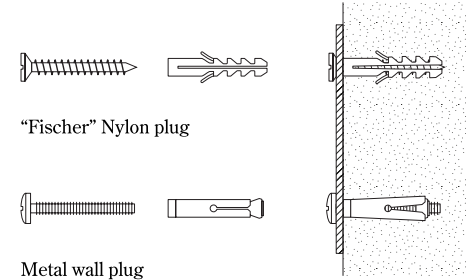

Warning

Improper installation, adjustment, alteration, service, maintenance or use can cause personal injury or property damage. Before installing, always turn off the power for the circuit.

警语

不正确的产品安装、调整、改造、维护或使用不当,可能会导致您的人身伤害或财产损失。因此安装前,请务必关闭电路电源。

Caution

Keep this product and its packaging out of children's reach.

安全注意

请将本产品及其包装放置于儿童接触不到的地方。

Disposal

At the end of its life, dispose of this lamp in the correct waste bin or at a recycling station. Do not discard as household waste. Your local authority can provide further information on where and how it can be disposed of. The EU Waste from Electrical and Electronic Equipment (WEEE) Directive 2005 encourages the recycling of this item.

回收处理方式

此产品使用寿命结束时,将此灯丢弃在正确的垃圾箱或回收站。请勿作为生活垃圾丢弃。查询您的地方当局所提供有关如何处置它的方式及更多信息。2005年欧盟废弃电子电机设备指令(WEEE)鼓励回收该物品。

Important Information

Due to the wide diversity of wall or partition types, we cannot provide you with suitable attachment fixtures. To determine which attachment fixtures to use, you will need to identify the type of wall to which you will be fixing this product. Here are some examples of attachment fixtures recommended for:

重要资讯

由于墙面类型的多样性,我们无法为您提供合适的固定装置配件。为了确定您要使用的固定装置配件,您需要确定安装此产品的墙面类型。以下是一些参考示意图:

Blind Walls