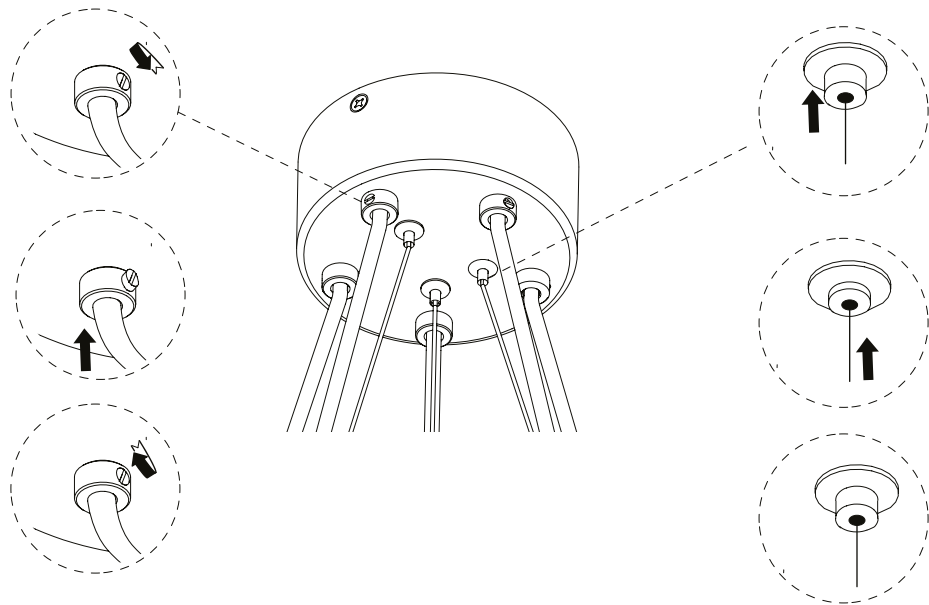

重要资讯

由于墙面类型的多样性，我们无法为您提供合适的固定装置配件。为了确定您要使用的固定装置配件，您需要确定安装此产品的墙面类型。以下是一些参考示意图：

Blind Walls

"Fischer" Nylon plug

Metal wall plug

Studded Walls

Nylon winged plug

Metal expansion plug

"Molly" plug

Technical Specification

1

Collector Chandelier 5 CE

Socket 10 x GU10 Max 35 W, 230 V, 50 Hz
Bulb not included

Collector Chandelier 5 US (sku: 1393649U)

Socket 10 x GU10 Max 35 W 120 V, 60 Hz
Bulb not included

2

3

If you plan to install the lamp with cord longer than 1,5 m you have to use the ring keeping a max distance of 1,5m. To move the ring, release the 3 latter set screws, move the steel cable, then tight back the set screws.
If you plan to install the lamp with cord shorter than 1,5 m, remove the ring