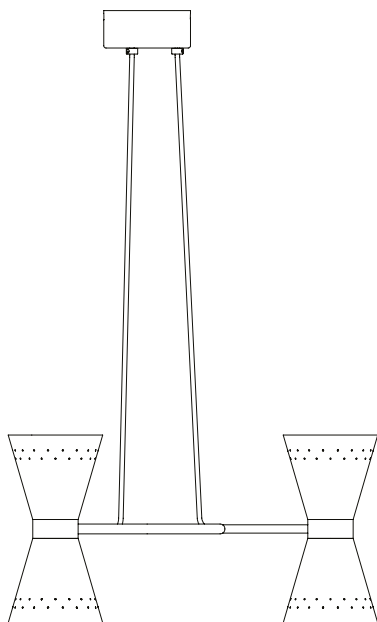

Audo

COPENHAGEN

COLLECTOR CHANDELIER 3
Design by *Alf Svensson*