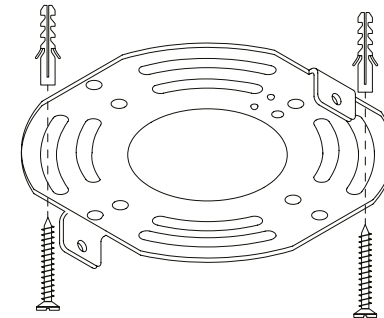

重要资讯

由于墙面类型的多样性，我们无法为您提供合适的固定装置配件。为了确定您要使用的固定装置配件，您需要确定安装此产品的墙面类型。以下是一些参考示意图：

Blind Walls

"Fischer" Nylon plug

Metal wall plug

Studded Walls

Nylon winged plug

Metal expansion plug

"Molly" plug

Technical Specification

1

Collector Chandelier 5 CE

Socket 10 x GU10 Max 35 W, 230 V, 50 Hz
Bulb not included

Collector Chandelier 5 US (sku: 1393649U)

Socket 10 x GU10 Max 35 W 120 V, 60 Hz
Bulb not included

2

3

If you plan to install the lamp with cord longer than 1,5 m you have to use the ring keeping a max distance of 1,5m. To move the ring, release the 3 latter set screws, move the steel cable, then tight back the set screws.
If you plan to install the lamp with cord shorter than 1,5 m, remove the ring