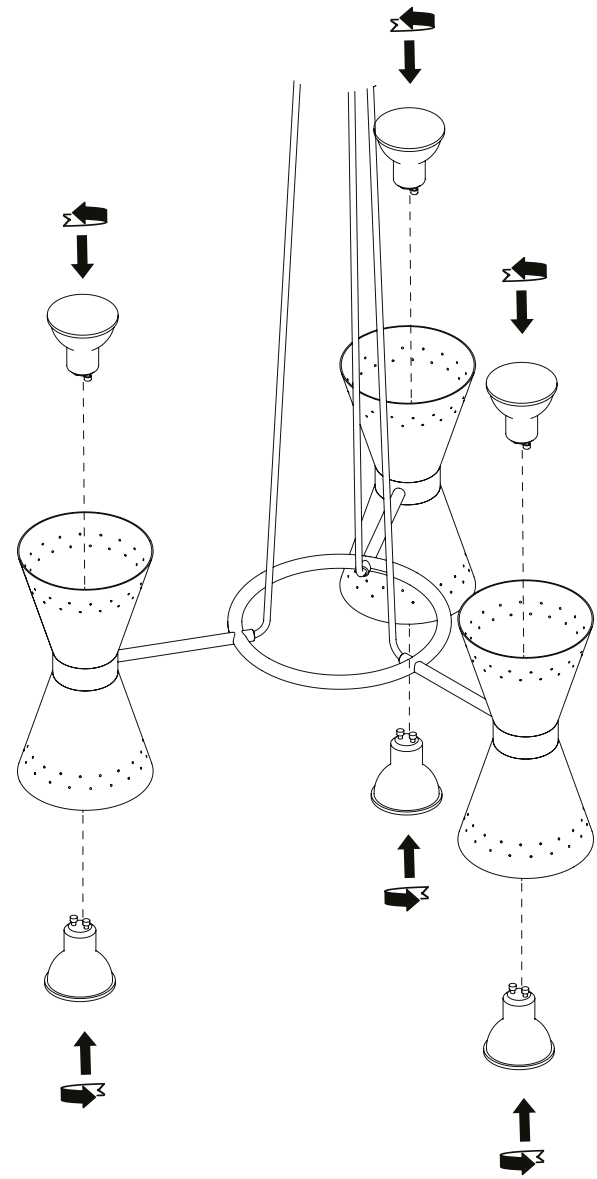

Socket 6 x GU10 Max 35 W 120 V, 60 Hz
Bulb not included

2

3

4

5

①

Only US version

Audo