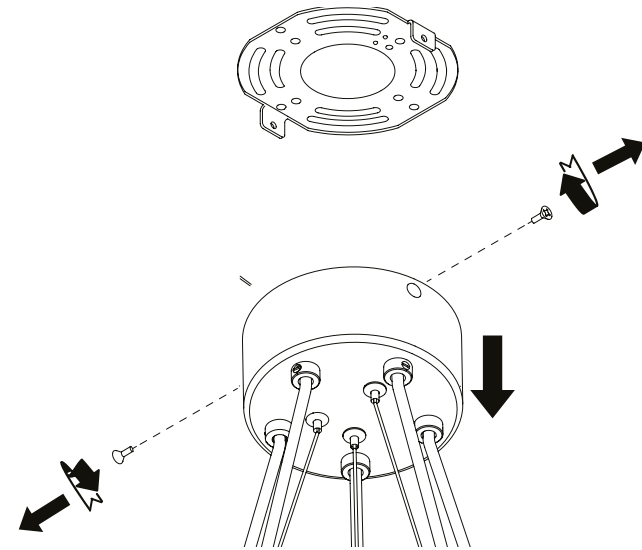

重要资讯

由于墙面类型的多样性，我们无法为您提供合适的固定装置配件。为了确定您要使用的固定装置配件，您需要确定安装此产品的墙面类型。以下是一些参考示意图：

Blind Walls

"Fischer" Nylon plug

Metal wall plug

Studded Walls

Nylon winged plug

Metal expansion plug

"Molly" plug

Technical Specification

1

Collector Chandelier 5 CE

Socket 10 x GU10 Max 35 W, 230 V, 50 Hz
Bulb not included

Collector Chandelier 5 US (sku: 1393649U)

Socket 10 x GU10 Max 35 W 120 V, 60 Hz
Bulb not included

2

3

If you plan to install the lamp with cord longer than 1,5 m you have to use the ring keeping a max distance of 1,5m. To move the ring, release the 3 latter set screws, move the steel cable, then tight back the set screws.
If you plan to install the lamp with cord shorter than 1,5 m, remove the ring