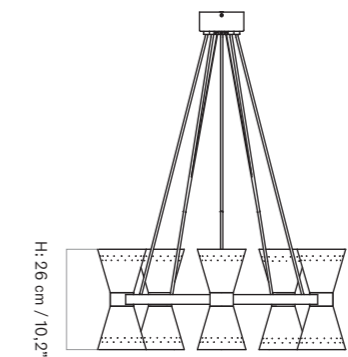

COLLECTOR CHANDELIER 5

Designed by *Alf Svensson*

Part of a collection of lights designed in the 1950s by Alf Svensson, the Collector, Chandelier 5 is striking in its mid-century aesthetic. A polished brass ring holds ten perforated metal shades to project the light both upwards and downwards.

PRODUCT TYPE
Chandelier

COLLI
1

ENVIRONMENT
Indoor

DIMENSIONS
H: 26 cm / 10,2"
Ø: 66,5 cm / 26,1"

COLOUR
Polished brass, crème

PRODUCTION PROCESS
Spun aluminium shade with milled brass details.

MATERIALS
Brass, steel, aluminium

WEIGHT
3,5 kg / 7,7 lb

VOLTAGE
CE: 220-240 V
US: 110-130 V

TECHNICAL SPECIFICATIONS

LIGHT SOURCE &
ENERGY EFFICIENCY CLASS
GU10 (CE) - 10 pcs
GU10 (US) - 10 pcs

Max 35 Watt

LIGHT SPECIFICATION
Bulbs not included.

DIMMER
No. The lamp can be connected to a dimmer system.

CANOPY
Yes, Brass, steel
Ø: 11,5 cm / 4,5"

CORD MATERIAL AND COLOUR
Flexible PVC cable, black, plug, black.

CORD LENGTH
400 cm / 158,5"

CLASSIFICATION
IP20, Class II

CERTIFICATIONS
CE certified, tests can be obtained upon request.

PACKAGING TYPE
Brown box

PACKAGING MEASUREMENTS
(H × W × D)
35 cm × 72 cm × 76 cm /
13,8" × 28,3" × 30"

MATERIALS & MAINTENANCE
Please visit audocph.com for materials, care and maintenance instructions.