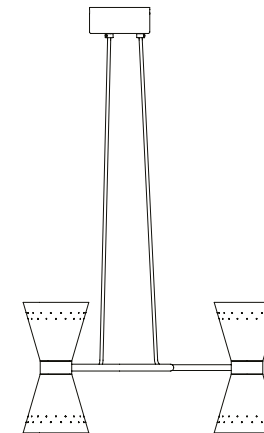

Congratulations on your new COLLECTOR
CHANDELIER 3
designed by *Alf Svensson* for Audo Copenhagen. We
hope you will enjoy using it.

Please follow these instructions carefully to ensure the
safe and correct installation of your new lamp.

感谢您购买由 Alf Svensson 设计的 COLLECTOR
CHANDELIER 3 吊灯, 希望您会喜欢此产品, 并依照这份
说明以确保正确安装产品。

为了您的安全, 在使用产品之前, 请您仔细阅读本产品说
明书。

1 x Lamp

Note

Contact a qualified electrician if you experience any issues during installation.
The external cable cannot be replaced. If damaged, it must be replaced only by the
manufacturer, their service agent or another qualified individual.

注意事项

如果您在安装过程中遇到任何问题, 请联系专业的电工。
此灯具的电源线不能替换; 如有损坏, 请联系制造商、服务代理或由专
业的电工替换。