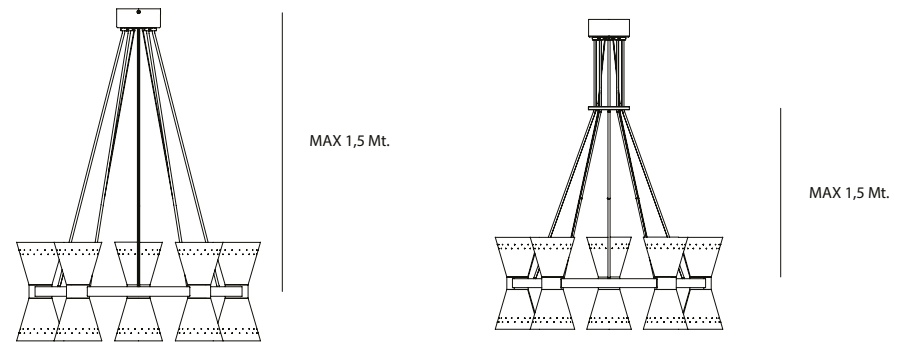

"Molly" plug

Technical Specification

1

Collector Chandelier 5 CE

Socket 10 x GU10 Max 35 W, 230 V, 50 Hz
Bulb not included

Collector Chandelier 5 US (sku: 1393649U)

Socket 10 x GU10 Max 35 W 120 V, 60 Hz
Bulb not included

2

3

If you plan to install the lamp with cord longer than 1,5 m you have to use the ring keeping a max distance of 1,5m. To move the ring, release the 3 latter set screws, move the steel cable, then tight back the set screws.
If you plan to install the lamp with cord shorter than 1,5 m, remove the ring