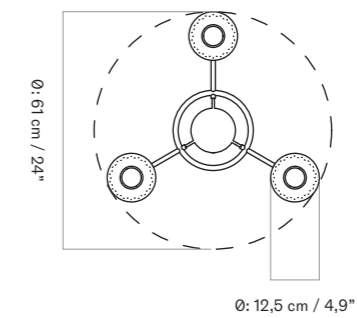

CRÈME
1394649

PRODUCT TYPE
Chandelier

COLLI
1

ENVIRONMENT
Indoor

DIMENSIONS
H: 25 cm / 9,8"
Ø: 61 cm / 24"

COLOUR
Polished brass, crème

PRODUCTION PROCESS
Spun aluminium shade with milled brass details.

MATERIALS
Brass, steel, aluminium

WEIGHT
2,2 kg / 4,8 lb

VOLTAGE
CE: 220-240 V
US: 110-130 V

TECHNICAL SPECIFICATIONS

LIGHT SOURCE &
ENERGY EFFICIENCY CLASS
GU10 (CE) - 6 pcs
GU10 (US) - 6 pcs

Max 35 Watt

LIGHT SPECIFICATION
Bulbs not included.

DIMMER
No. The lamp can be connected to a dimmer system.

CANOPY
Yes, Brass, steel
Ø: 11,5 cm / 4,5"

CORD MATERIAL AND COLOUR
Flexible PVC cable, black, plug, black.

CORD LENGTH
400 cm / 158,5"

CLASSIFICATION
IP20, Class II

CERTIFICATIONS
CE certified, tests can be obtained upon request.

PACKAGING TYPE
Brown box

PACKAGING MEASUREMENTS
(H × W × D)
32,5 cm × 60 cm × 66 cm /
12,8" × 23,6" × 25,9"

MATERIALS & MAINTENANCE
Please visit audocph.com for materials, care and maintenance instructions.