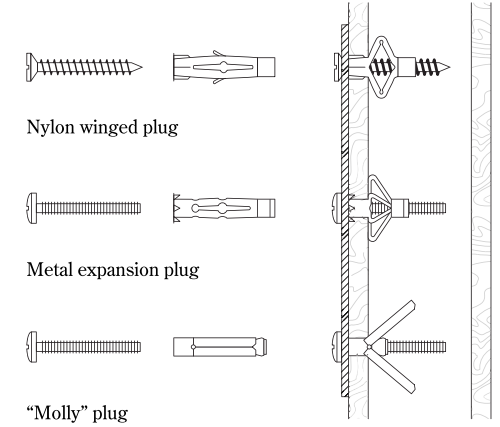

Studded Walls