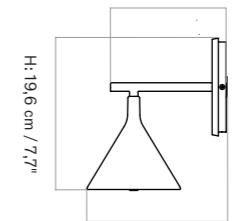

MATERIALS & MAINTENANCE  
Please visit [audocph.com](http://audocph.com) for materials, care and maintenance instructions.

Ø: 12,5 cm / 4,92"

Ø: 12 cm / 4,7"

D: 14,9 cm / 5,9"

D: 18 cm / 7,09"

CAST SCONCE WALL LAMP W/DIFFUSER, DIMMABLE, US  
Designed by *Tom Chung & Jordan Murphy*

PRODUCT TYPE  
Wall lamp

COLLI  
1

ENVIRONMENT  
Indoor

DIMENSIONS  
H: 19,6 cm / 7,7"  
Ø: 12,5 cm / 4,7"  
D: 18 cm / 7,09"

COLOUR  
Black (RAL 9005)

PRODUCTION PROCESS  
Sand-caste aluminium with painted finish.

CLASSIFICATION  
IP20, Class II

CERTIFICATIONS  
CE and ETL certified, tests can be obtained upon request.

PACKAGING TYPE  
Gift box

PACKAGING MEASUREMENTS  
(H × W × D)  
25,1 cm × 16,1 cm × 22,8 cm /  
9,8" × 6,3" × 8,9"

MATERIALS & MAINTENANCE  
Please visit [audocph.com](http://audocph.com) for materials, care and maintenance instructions.

Ø: 12,5 cm / 4,92"

Ø: 12 cm / 4,7"

D: 14,9 cm / 5,9"

D: 18 cm / 7,09"