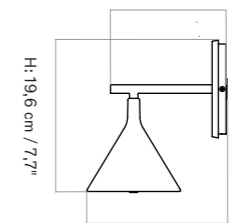

MATERIALS  
Cast aluminium (rough surface), aluminium (reflector) and brushed brass. Diffuser is PMMA.

WEIGHT  
0,85 kg / 1,87 lb

TECHNICAL SPECIFICATIONS

VOLTAGE  
CE: 220-230 V  
US: 110-130 V

LIGHT SOURCE  
Replaceable LED  
5 W

CLASSIFICATION  
IP20, Class II

CERTIFICATIONS  
CE and ETL certified, tests can be obtained upon request.

PACKAGING TYPE  
Gift box

PACKAGING MEASUREMENTS  
(H × W × D)  
25,1 cm × 16,1 cm × 22,8 cm /  
9,8" × 6,3" × 8,9"

MATERIALS & MAINTENANCE  
Please visit [audocph.com](http://audocph.com) for materials, care and maintenance instructions.

Ø: 12,5 cm / 4,92"

Ø: 12 cm / 4,7"

D: 14,9 cm / 5,9"

D: 18 cm / 7,09"

CAST SCONCE WALL LAMP W/DIFFUSER, DIMMABLE, US  
Designed by *Tom Chung & Jordan Murphy*

PRODUCT TYPE  
Wall lamp

COLLI  
1

ENVIRONMENT  
Indoor

DIMENSIONS  
H: 19,6 cm / 7,7"  
Ø: 12,5 cm / 4,7"  
D: 18 cm / 7,09"

COLOUR  
Black (RAL 9005)

PRODUCTION PROCESS  
Sand-caste aluminium with painted finish.