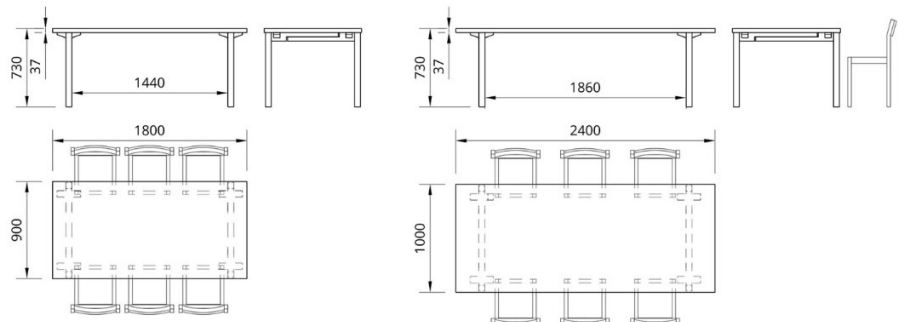

NIKARI

FISKARS, FINLAND
TEL +358 (0)10 315 1310
nikari@nikari.fi
www.nikari.fi
@nikariioy

PÖYTÄ TABLE

PERIFERIA

Arkkityyppinen Periferia pöytä, on ajaton kokopuinen pöytä, joka kestää isältä pojalle ja pidempäänkin sekä esteettisesti että teknisesti. Rauhallinen muotokieli antaa sisustukselle mahdollisuuden: pöytä sopii käytännöllisesti katsoen miltei minkä tahansa tuolin kumppaniksi.

The archetype table, Periferia, is a timeless solid wooden table that will last from father to son and longer. Due to its understated forms one can select whichever chair to accompany it.

Suunnittelija Kari Virtanen
Materiaalit koivu, saarni tai tammi
Mitat
Pituus 1800, Leveys 900, Korkeus 730
Pituus 2400, Leveys 1000, Korkeus 730

Pintakäsittely puuöljyseos

Designer Kari Virtanen
Materials birch, ash or oak
Measurements
Length 1800, Width, 900, Height 730
Length, 2400, Width 1000, Height 730

Surface finish natural wood oil mix