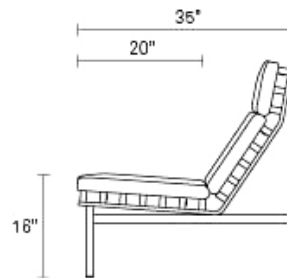

Perch Outdoor 3 Seat Sofa

Rectangular teak slats and a matte white or grey aluminum frame cut a stylish and airy swath, whether it be the Riviera or the suburbs of Reno. Perch makes every day look like vacation. Beautiful to behold from the back side, the side side or the front side, the collection is made lounge-worthy with cushions covered in mildew and fade resistant Sunbrella™ fabric. Shop the entire Perch Collection