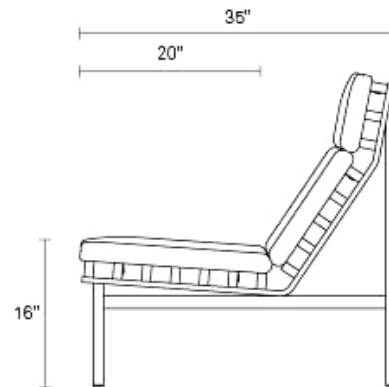

Perch Outdoor 2 Seat Sofa

Rectangular teak slats and a matte white or grey aluminum frame cut a stylish and airy swath, whether it be the Riviera or the suburbs of Reno. Perch makes every day look like vacation. Beautiful to behold from the back side, the side side or the front side, the collection is made lounge-worthy with cushions covered in mildew and fade resistant Sunbrella™ fabric. Shop the entire Perch Collection