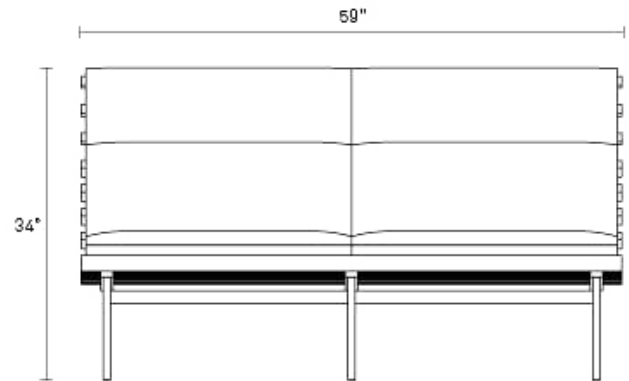

Perch Outdoor 2 Seat Sofa

Rectangular teak slats and a matte white or grey aluminum frame cut a stylish and airy swath, whether it be the Riviera or the suburbs of Reno. Perch makes every day look like vacation. Beautiful to behold from the back side, the side side or the front side, the collection is made lounge-worthy with cushions covered in mildew and fade resistant Sunbrella™ fabric. Shop the entire Perch Collection