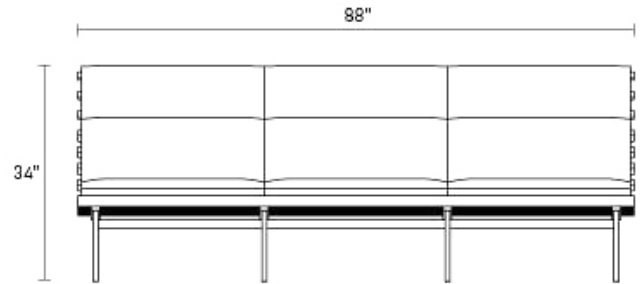

Perch Outdoor 3 Seat Sofa

Rectangular teak slats and a matte white or grey aluminum frame cut a stylish and airy swath, whether it be the Riviera or the suburbs of Reno. Perch makes every day look like vacation. Beautiful to behold from the back side, the side side or the front side, the collection is made lounge-worthy with cushions covered in mildew and fade resistant Sunbrella™ fabric. Shop the entire Perch Collection