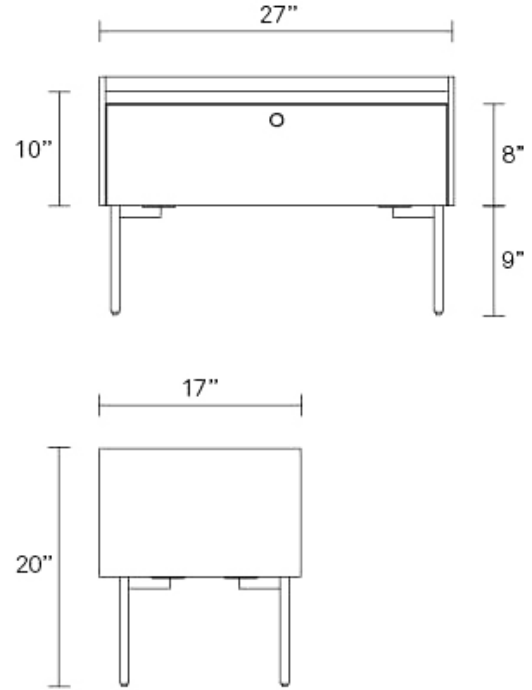

## Peek Nightstand

What is missing makes the mojo in this new wood case good collection. A round cut out in drawer and door front acts as the pull, the elimination of material creating function and visual appeal. Designed in a slew of shapes to see to storage needs in the bedroom, living room and dining room. Shop the entire Peek Collection